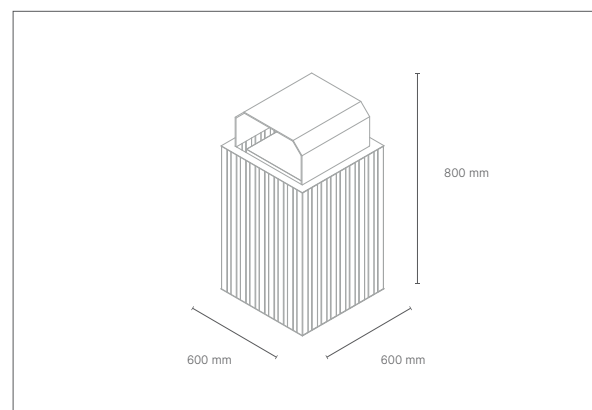

FINITIONS/ finishes **RAL** structure

WOOD / ALUMINUM