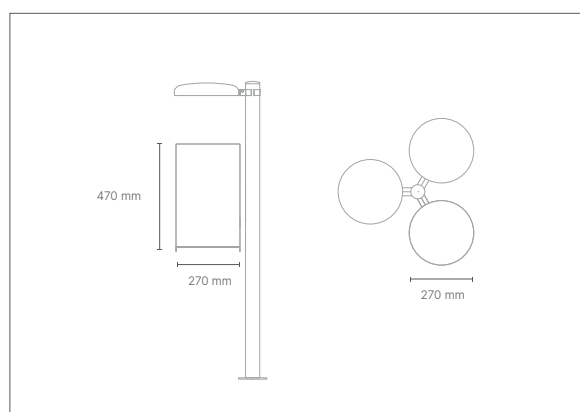

POTERI

Bin

dimensions

L 458 x P 450 x h 950 mm

CAPACITE/ load

80 lt

FINITIONS/ finishes **RAL**

structure

COR-TEN

COPPER SILVER

RECYCLO

Bin

dimensions
Diam 270 x h 470 mm

CAPACITE / load
35 lt

FINITIONS / finishes **RAL**

ZINA