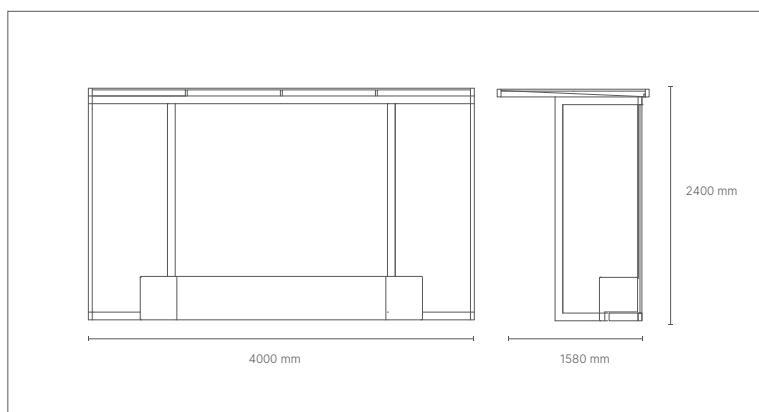

FINITIONS/ finishes
Banc de type Orïan

WOOD / ALUMINUM