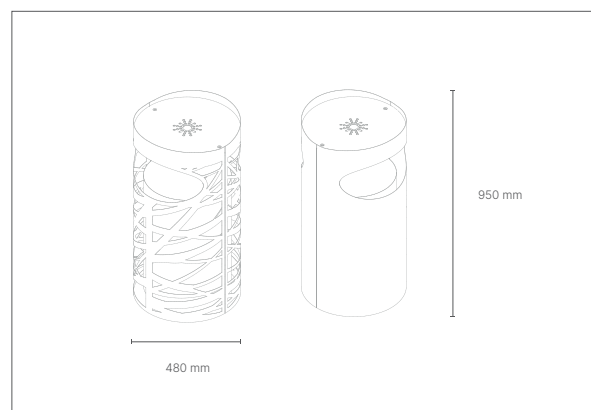

dimensions
L 1800 x P 500 x h 450 mm

seat height 450 mm

FINITIONS / finishes
seat

wood insert

OPI

bin

dimensions
L 550 x P 400 x h 965 mm

load
80 lt

dimensions

Diam. 335 x h 935 mm
Diam. 480 x h 800 mm (Big)

CAPACITE / load
35 lt / 114 lt (BIG)

FINITIONS / finishes

RAL

structure

RAL

ARTU

Bin

Bobby Simple ▶

◀ Bobby

dimensions
diam 480 x h 950 mm

CAPACITE/ load
82 lt

FINITIONS
finishes

/ RAL

ashtray top cover

BIFTEK

bin

dimensions

L 450 x P 300 x h 900 mm
L 480 x P 300 x h 1052 mm

FINITIONS/ finishes **RAL** structure

9006 9010 1003 3000 4010

5010 6018 7046 7016 4005

FINITIONS / finishes structure