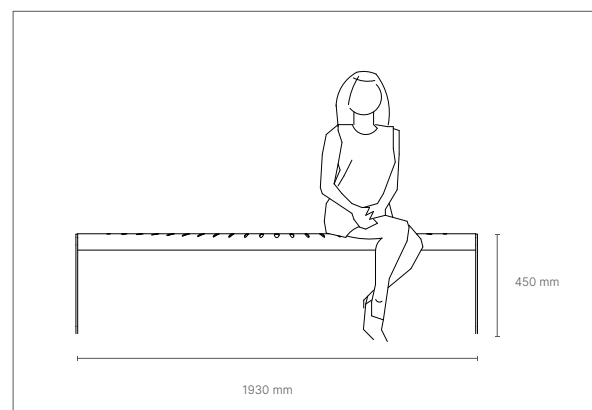

WOOD

ITYR

BANC
seat

dimensions

L 1600 x P 515 x h 420 mm (banc)

L 1800 x P 600 x h 894 mm

seat height

420 mm

FINITIONS structure

PLUME

BANC
seat

dimensions

L 1930 x P 460 x h 450 mm

seat height 450 mm

FINITIONS/ finishes seat

structure