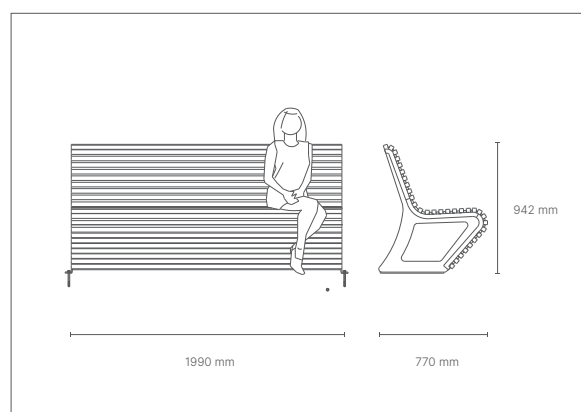

structure

9006 9010
7016 7046