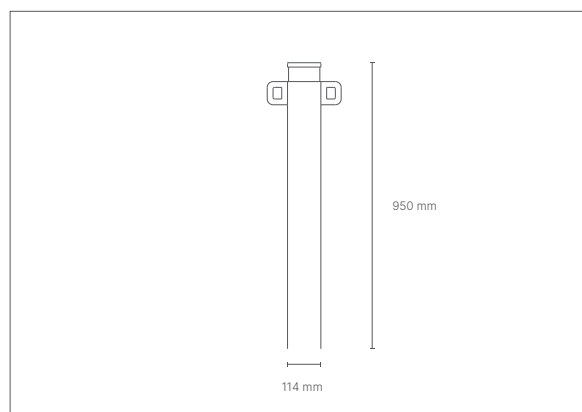

FINITIONS/ finishes **RAL** structure

ZAZA

bollard

dimensions Diam 114 x
h 950 mm

FINITIONS/ finishes **RAL**
structure

9006 9010 1003 3000 4010

5010 6018 7046 7016 4005

PUPE

bollard

dimensions Diam 114 x
h 1000 mm

FINITIONS/ finishes **RAL**
structure

GILLA

bicycle parking

dimensions

L 4600 x P 350 x h 1000 mm

FINITIONS / finishes **RAL**