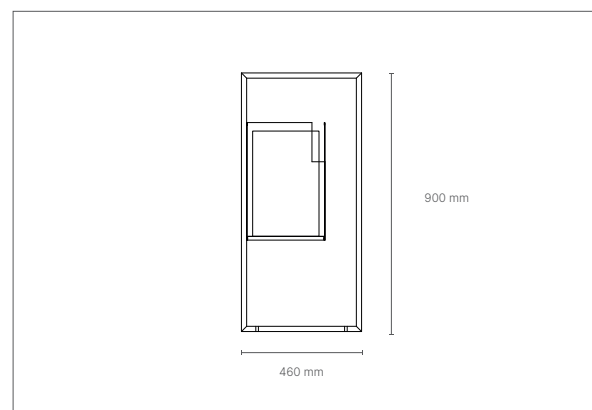

dimensions

Diametre 500 mm x h 945 mm

CAPACITE/ load

90 lt

FINITIONS / finishes

basket of side closure

5010 (blue), 6018 (green), 7046 (grey), 7016 (black), 4005 (purple)

structure and circular base

LUBO

ashtray, bollard , bike rack

dimensions
L 300 x P 134 x h 990 mm

CAPACITE / load
11 lt

FINITIONS / finishes
structure

Ashtray

ZAPIX

bin

OBELIX BIG

dimensions

Diam. 435 x h 935 mm

Diam. 603 x h 795 mm (Obelix Big)

CAPACITE / load

35 lt / 114 lt (big)

FINITIONS / finishes

bin