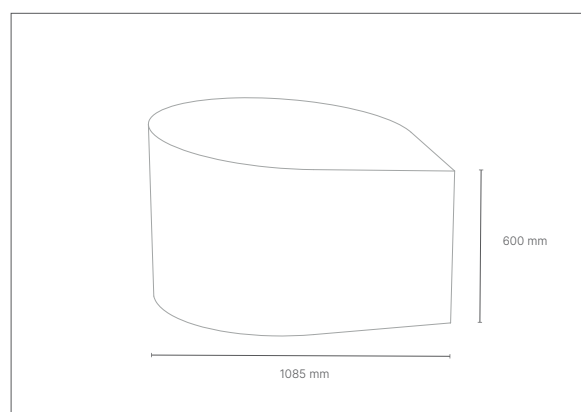

decorations

ZRUP

JARDINIÈRE

Planter

dimensions L 1085 x P
900 x H 600

FINITIONS/ finishes **RAL**
structure

ILO

JARDINIÈRE