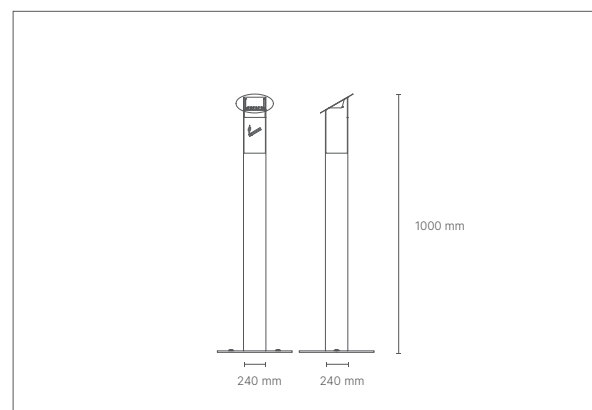

FINITIONS/ finishes **RAL** sheet

structure