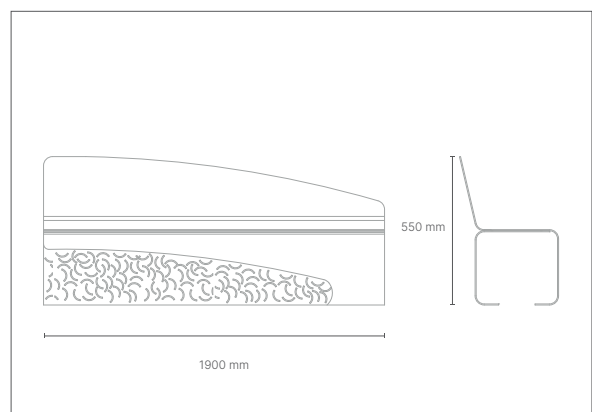

WENGÈ

REGLE

BANC
seat

dimensions

L 1900 x P 550 x h 827 mm

seat height 420 mm

FINITIONS/ finishes
seat and back

structure

STEEL

COR-TEN

DORO

BANC
seat

dimensions
L 1900 x P 500 x h 470 mm

seat height 470 mm

FINITIONS / finishes
structure

WOOD