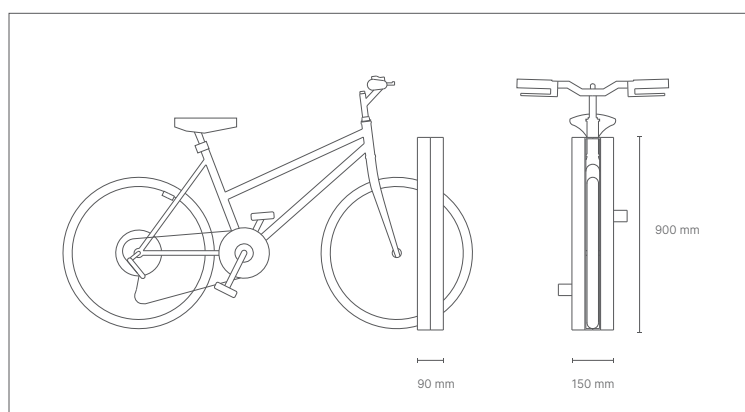

dimensions L 150x P 90 x
h 900 mm

FINITIONS/ finishes **RAL**
structure

9006 9010 1003 3000 4010

5010 6018 7046 7016 4005