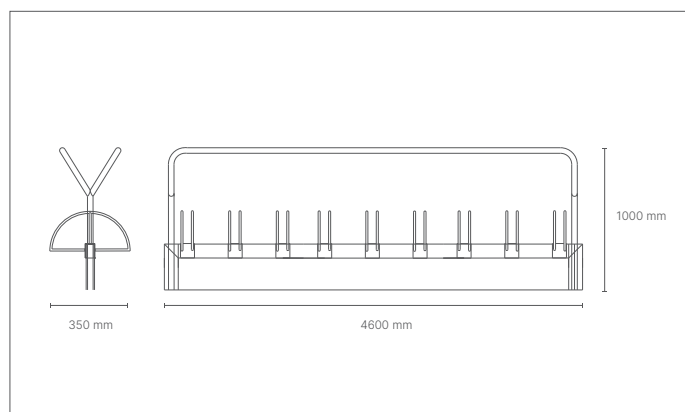

FINITIONS / finishes **RAL**

structure

9006 9010 1003 3000 4010

5010 6018 7046 7016 4005

COR-TEN

COPPER SILVER