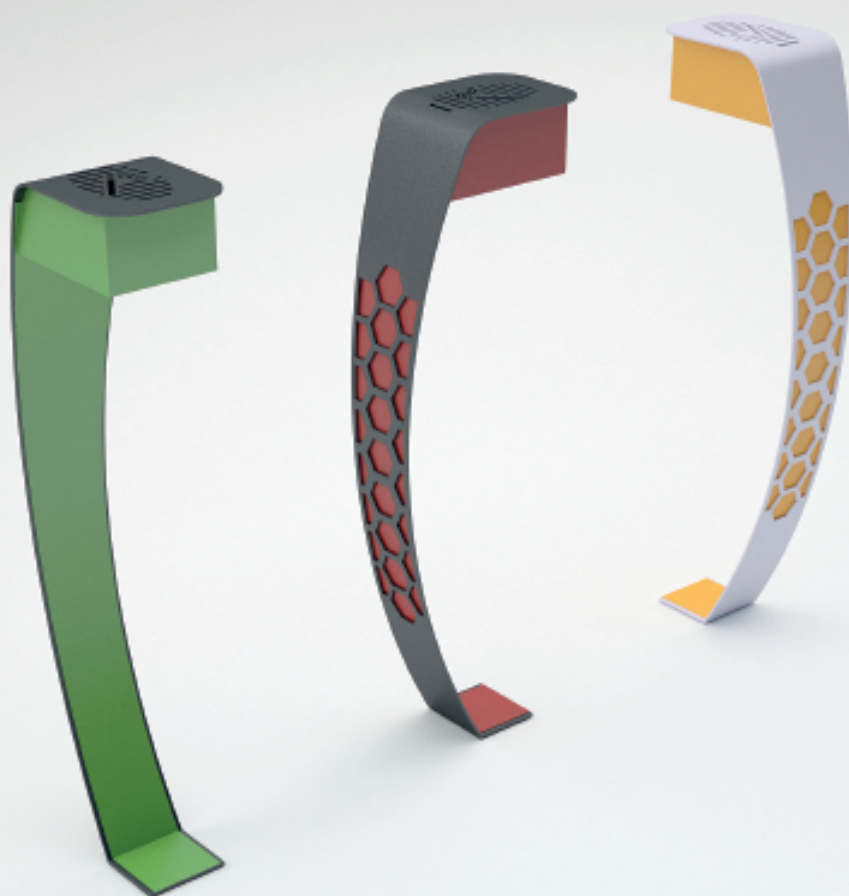

L 240 x P 240 x h 1000 mm

FINITIONS/ finishes **RAL** sheet

structure

TOZA

CENDRIER
Ashtray

dimensions

L 300 x P 180 x h 950 mm

FINITIONS / finishes **RAL** sheet