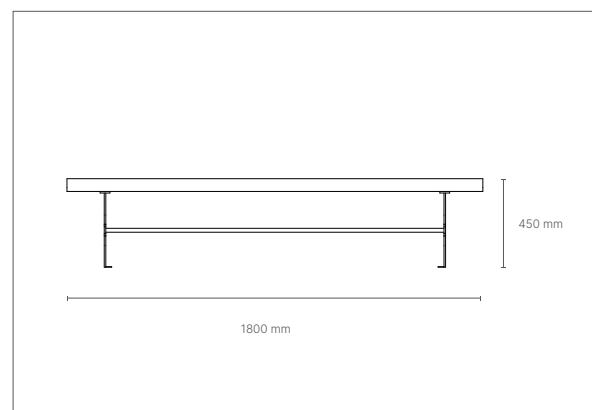

CORPO 2 L 1450 X P 650 X h 560 mm

CORPO 3 L 650 X P 650 X h 700 mm

seat height

CORPO 1 L 1177 X P680 X h 445 mm

CORPO 2 L 1741 X P870 X h 445 mm

FINITIONS/ finishes **RAL** structure

GORBA

BANC
seat

dimensions
L 1800 x P 500 x h 450 mm

seat height 450 mm

FINITIONS / finishes
seat

wood insert

OPI

bin

dimensions
L 550 x P 400 x h 965 mm

load
80 lt