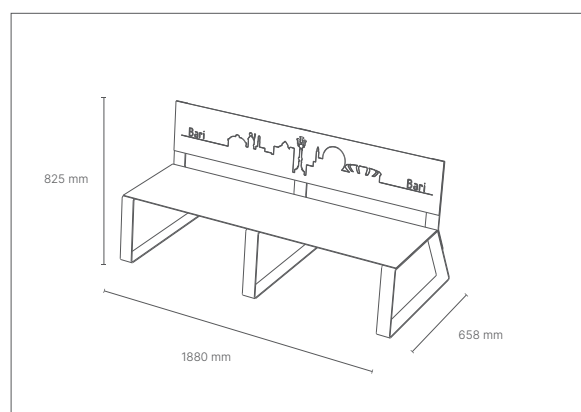

VIL

BANC
seat

dimensions

L 1880 x P 658 x h 825 mm

seat height 430 mm

FINITIONS/ finishes
backrest

struttura / structure

VERSO

BANC
seat

VERSIONE SEDUTA

dimensions

L 2120 x P 700 x h 870 mm

seat height 420 mm

FINITIONS / finishes structure

RAL

WOOD