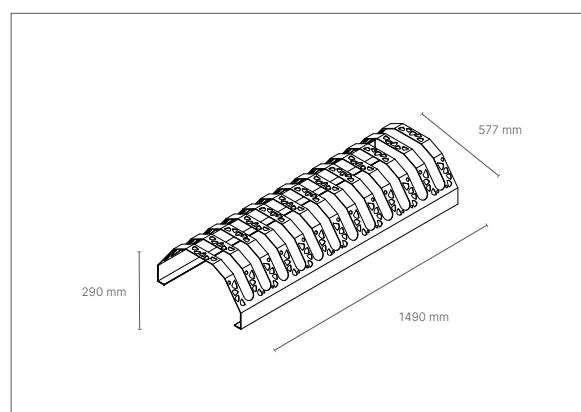

bicycle parking

dimensions

L 1490 x P 577 x h 290 mm

FINITIONS / finishes **RAL**
structure

STEEL

COR-TEN

CIVI

scooterbox