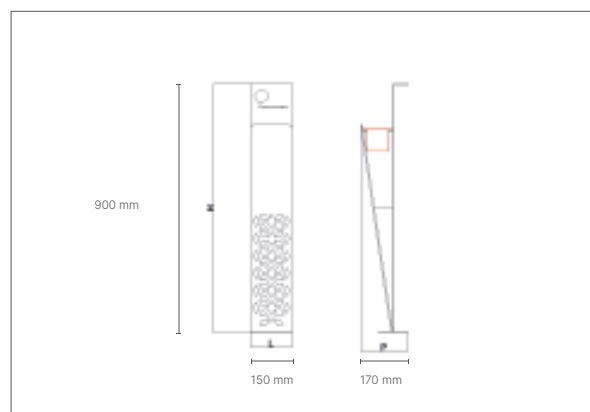

masking

dimensions

Dimensions personnalisables

FINITIONS/ finishes **RAL**
structure

OPI

CENDRIER
ashtray

dimensions

L 140 x P 140 x h 800 mm

FINITIONS/ finishes **RAL**

structure
box

ZLAK

CENDRIER
ashtray

dimensions

L 150 X P 170 X H 900 mm

FINITIONS / finishes **RAL** structure

side closures