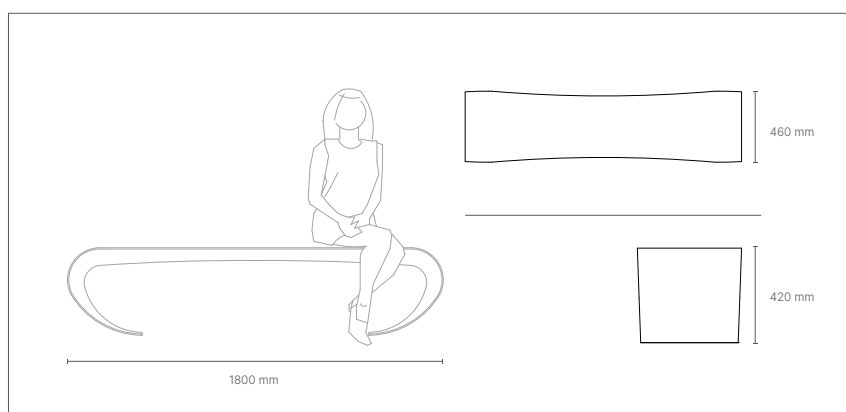

FINITIONS/ finishes

9006 9010 1003 3000 4010

5010 6018 7046 7016 4005