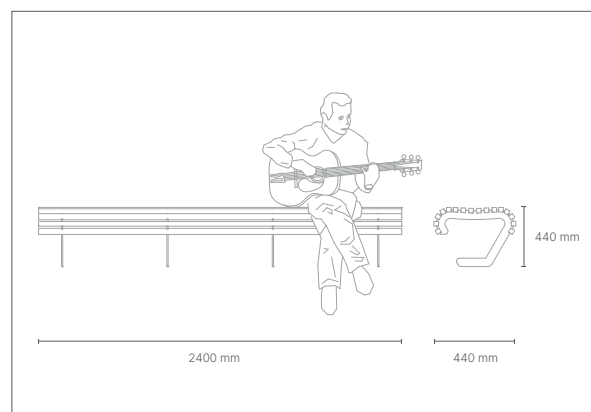

FINITIONS/ finishes

structure

RAL

STEEL

EXTRA

seat and back

WOOD