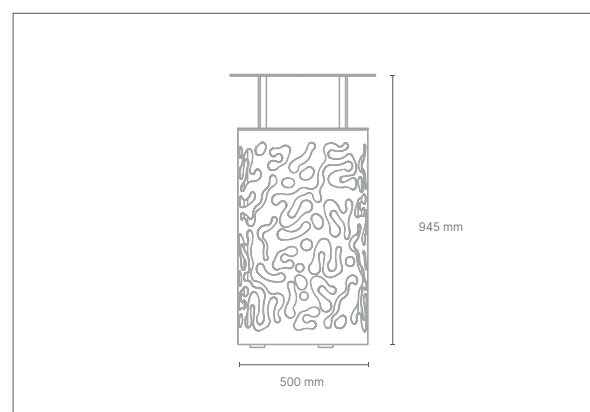

dimensions

Diametre 500 mm x h 945 mm

CAPACITE/ load

90 lt

FINITIONS / finishes

basket of side closure

5010 (blue), 6018 (green), 7046 (grey), 7016 (black), 4005 (purple)

structure and circular base