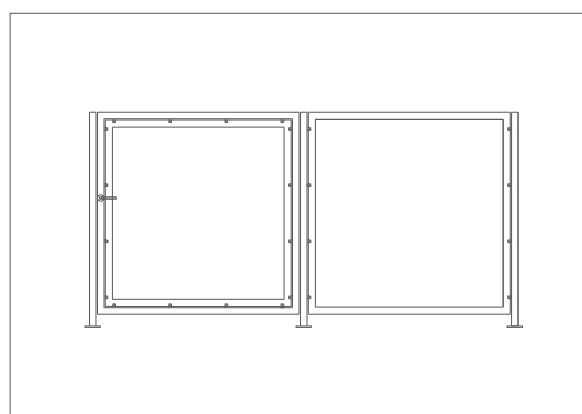

dimensions

Dimensions personnalisables

FINITIONS/ finishes **RAL**
structure