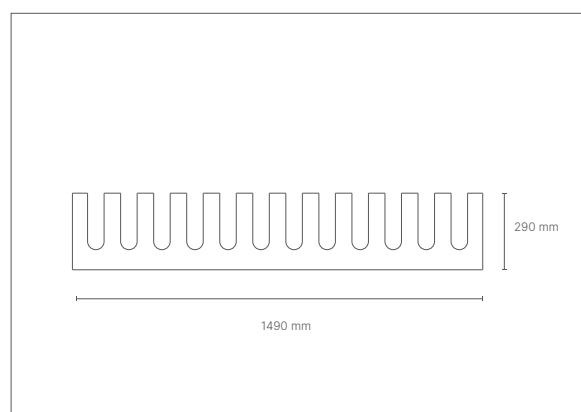

FINITIONS / finishes **RAL**

structure