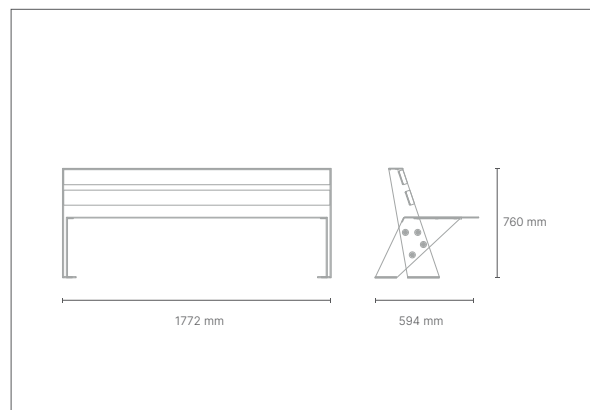

frontal and opposit structure

external and internal seat

Seat with Photovoltaic modules: Monocrystalline / Total power: 100W. Containment plates in steel.

URS

BANC
seat

dimensions

L 1800 x P 500 x h 425 mm

seat eight 425 mm

BETO

BAN
Sca

dimensions

L 2190 x P 413 x h 440 mm

seat height 440 mm

FINITIONS / finishes
struttura / structure

seat

WOOD

INTI

BANC
seat

dimensions

L 1772 x P 594 x h 760 mm

seat height 450 mm

FINITIONS / finishes

structure

seat

WOOD

ITYR

BANC
seat

dimensions

L 1600 x P 515 x h 420 mm (banc)

L 1800 x P 600 x h 894 mm

seat height

420 mm