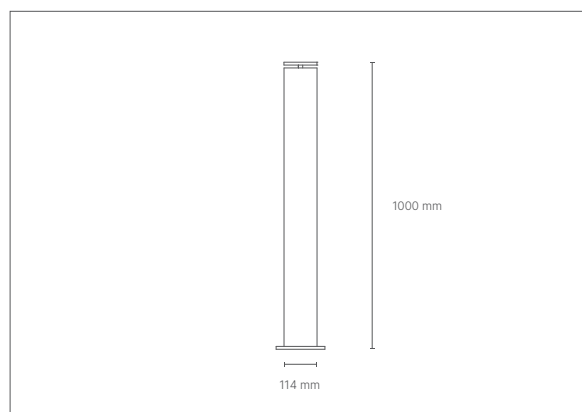

PUPE

bollard

dimensions Diam 114 x
h 1000 mm

FINITIONS/ finishes **RAL**
structure