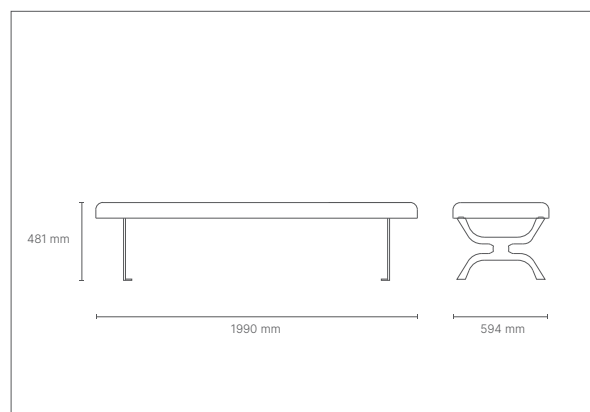

L 1800 x P 480 x h 420 mm

seat height 420 mm

FINITIONS / finishes
seat and back

Lattes en bois d'okumè

WOOD

STEEL

COR-TEN

EXTRA

COPPER

SILVER

VERSO fer

BANC
seat

dimensions

L 1990 x P 594 x h 481 mm

FINITIONS / finishes **RAL**
struttura / structure

MADRID