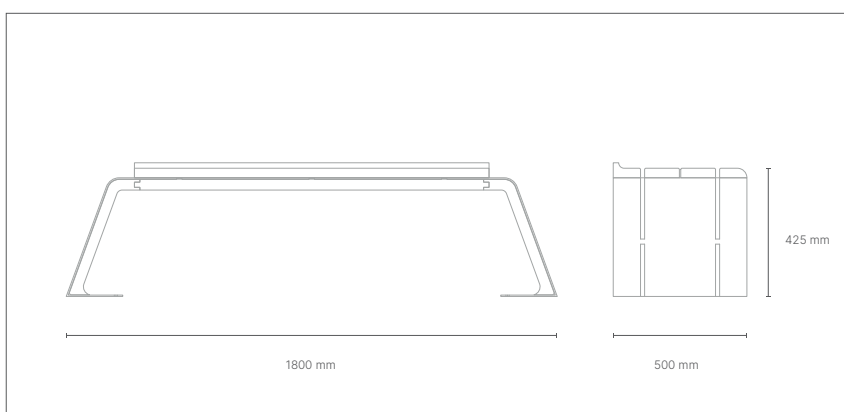

OLIA

BANC
seat

dimensions

L 2150 x P 471 x h 465 mm

seat eight 465 mm

FINITIONS / finishes

frontal and opposit structure

external and internal seat

Seat with Photovoltaic modules: Monocrystalline / Total power: 100W. Containment plates in steel.

MIX SMARTBENCH

BANC
seat

dimensions

dimensione seduta :2000×600×440 mm

seat eight

440 mm

FINITIONS / finishes

frontal and opposit structure

external and internal seat

Seat with Photovoltaic modules: Monocrystalline / Total power: 100W. Containment plates in steel.

URS

BANC
seat

dimensions

L 1800 x P 500 x h 425 mm

seat eight 425 mm

FINITIONS / finishes **RAL**

/ seat

WOOD

ILDO BANC

BANC
Seat

dimensions

L 1800 x P 460 x h 420 mm

seat eight 422 mm