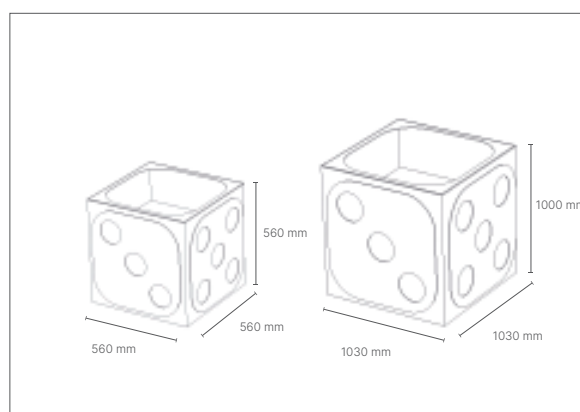

FINITIONS/ finishes **RAL** structure

decorations