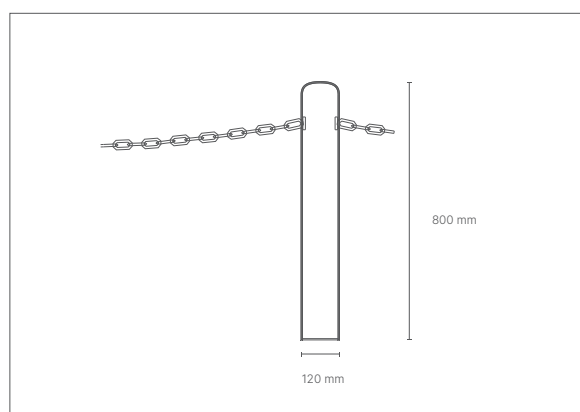

Lighthouse

dimensions

L 120 x P 120 x h 800 mm

FINITIONS/ finishes **RAL** structure

COR-TEN

COPPER SILVER

VILY

bicycle parking