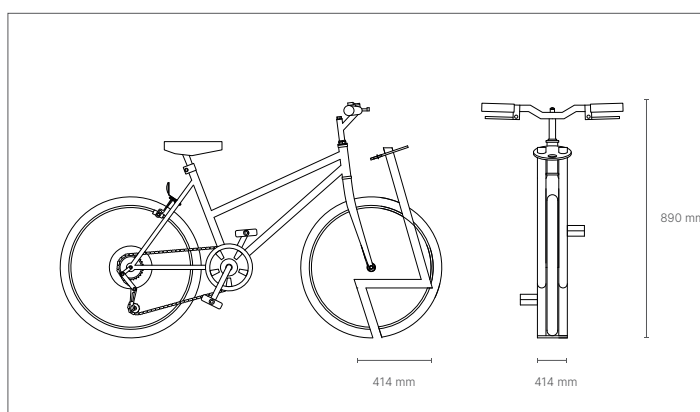

L 120 x P 120 x h 1000 mm

FINITIONS/ finishes **RAL**
structure

MODER

bicycle parking

dimensions

L 114 x P 414 x h 890 mm

FINITIONS/ finishes **RAL**
structure

AUSTA