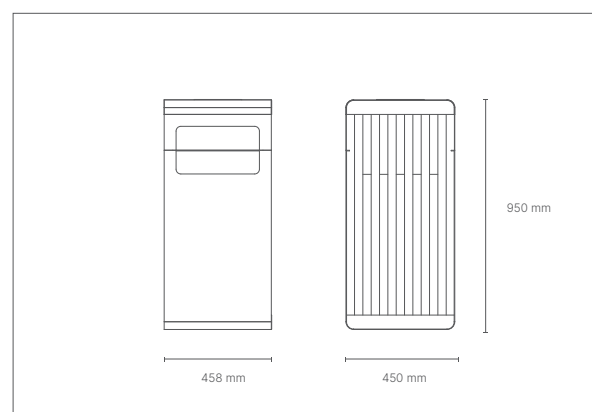

FINITIONS / finishes **RAL** structure

bin

WOOD / ALUMINUM