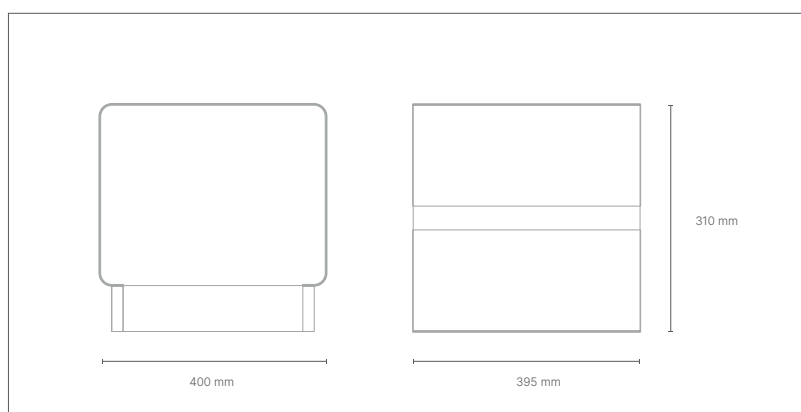

dimensions
L 400 x P 395 x h 310 mm

FINITIONS/ finishes **RAL**
structure
superior plates