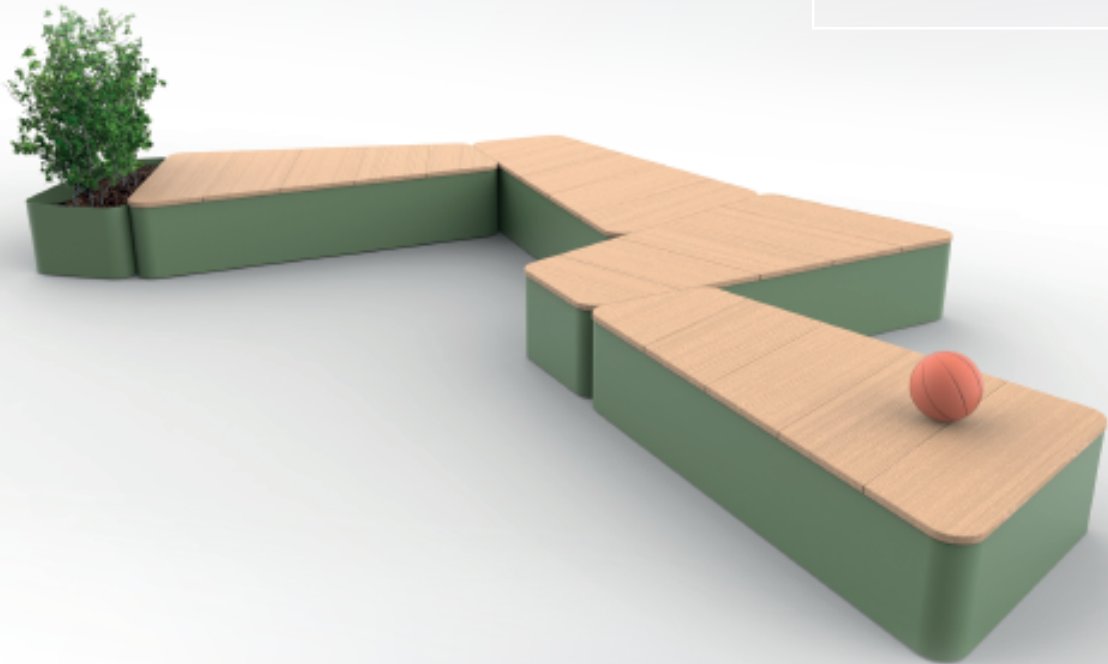

SALBI

BANC
seat

dimensions
L x P x h mm

seat height
mm

FINITIONS/ finishes **RAL**
seat and back