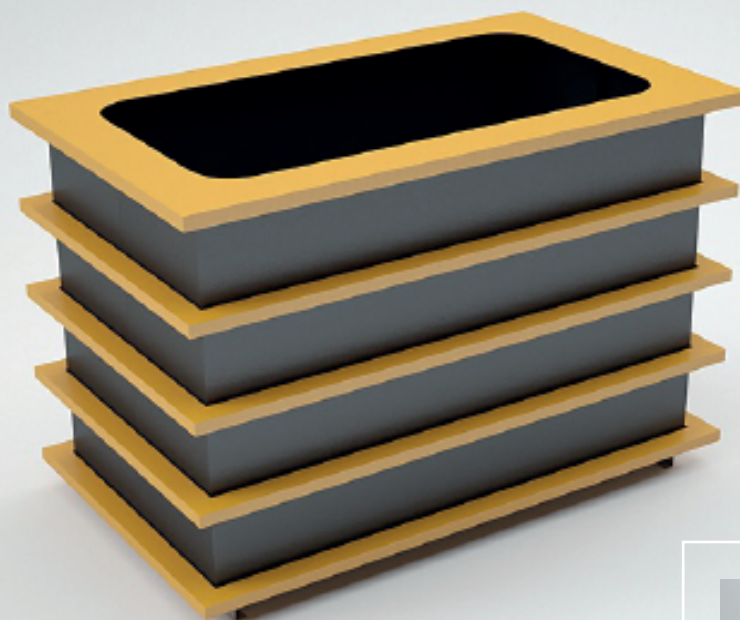

L 900 x P 500 x h 530 mm

FINITIONS / finishes **RAL**
structure

TOUZ

JARDINIÈRE

Planter

dimensions

L 980 X P 580 X h 638 mm

FINITIONS/ finishes **RAL**
structure