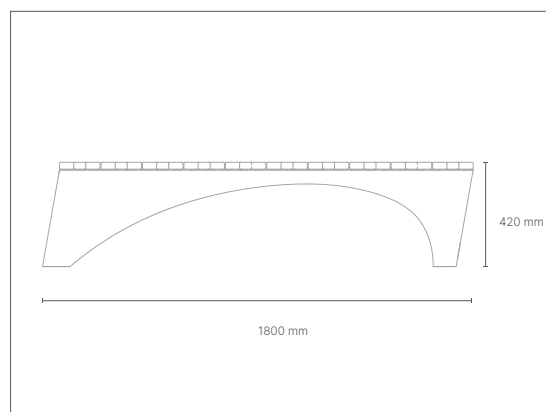

EXTRA

COPPER

SILVER