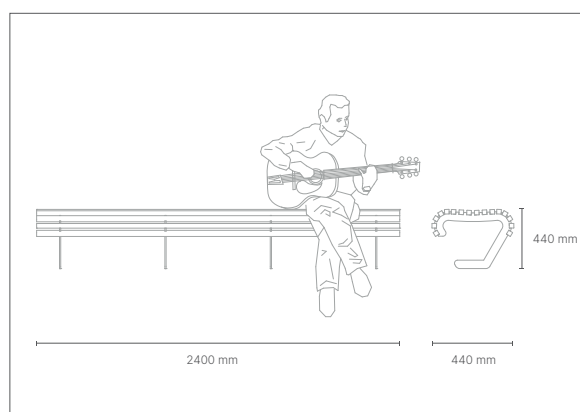

ANNA

BANC
seat

dimensions

L 2400 x P 540 x h 440 mm

L 2000 x P 540 x h 440 mm

FINITIONs / finishes

structure

7016 9006

9010 7046

COR-TEN

COPPER SILVER

RAL

seat and back

9006 9010 1003 3000 4010

5010 6018 7046 7016 4005

STEEL

WOOD / ALUMINUM

NATURAL IROKO WENGÈ

EXTRA