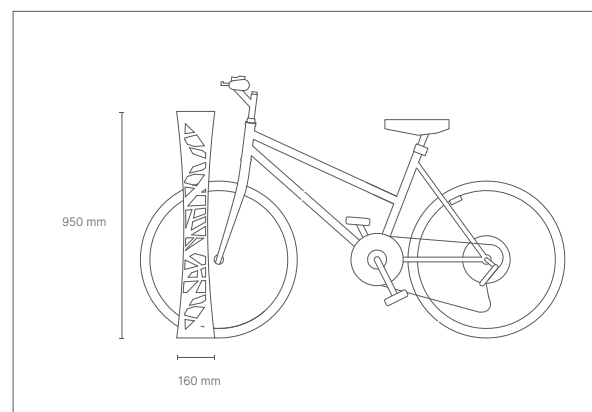

FINITIONS/ finishes **RAL** structure