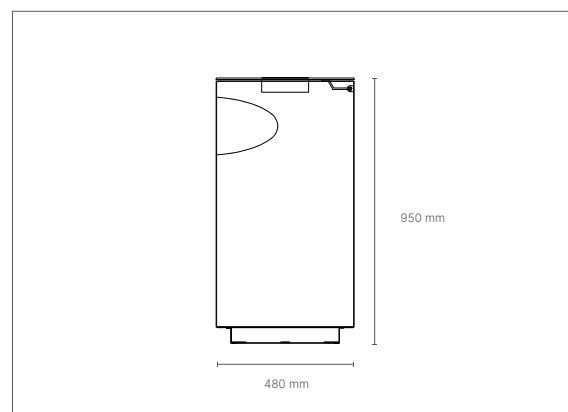

HILFI

Bin

dimensions

L 480 x P 480 x h 950 mm

CAPACITE/ load

82 lt

FINITINS / finishes **RAL** structure

lid