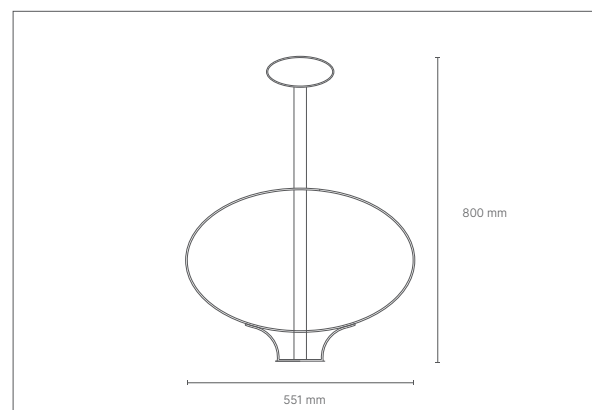

PURVE

bicycle parking

dimensions
L 140 x P 414 x h 890 mm

FINITIONS / finishes **RAL**
structure

ACCIAIO INOX SATINATO

WURT

Bollard

dimensions Diam. 114 mm x
h 1000 mm

FINITIONS/ finishes **RAL**
structure

ELISSE

bicycle parking

dimensions

L 100 X P 551 X H 800 mm

FINITIONS/ finishes **RAL** structure

PIFINI

bicycle parking

dimensions L 150x P 90 x
h 900 mm

FINITIONS/ finishes **RAL**
structure

9006 9010 1003 3000 4010

5010 6018 7046 7016 4005

LILOU

bicycle parking

dimensions
L 605x P 100 x h 742
mm

FINITIONS / finishes **RAL**
structure