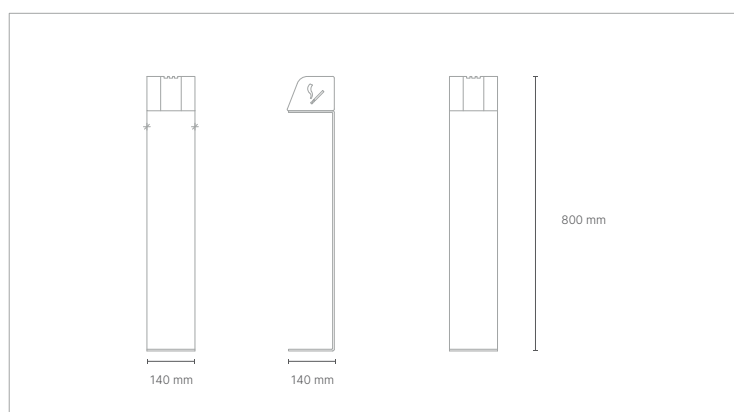

FINITIONS/ finishes **RAL**

structure
box