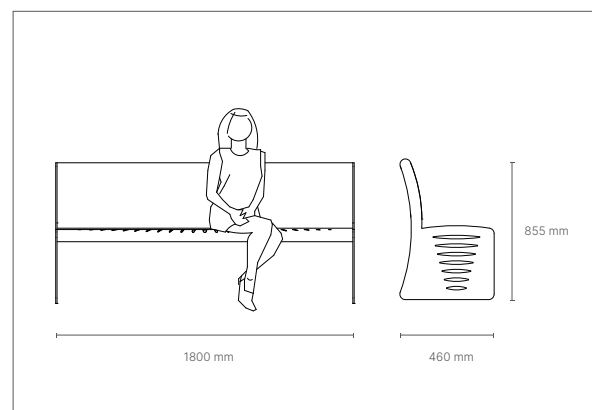

BETO

BAN
Sca

dimensions

L 2190 x P 413 x h 440 mm

seat height 440 mm

FINITIONS / finishes
struttura / structure

seat

WOOD

WOOD

ITYR

BANC
seat

dimensions

L 1600 x P 515 x h 420 mm (banc)

L 1800 x P 600 x h 894 mm

seat height

420 mm

PLUME

BANC
seat

dimensions

L 1800 x P 460 x h 855 mm

seat height 450 mm

FINITIONS / finishes

seat

structure

VIL

BANC
seat

dimensions

L 1880 x P 658 x h 825 mm

seat height 430 mm

FINITIONS/ finishes
backrest

struttura / structure

VERSO