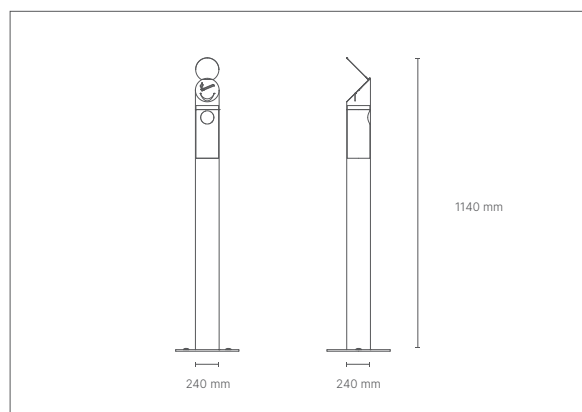

FINITIONS / finishes **RAL**

structure

9006 9010 1003 3000 4010

5010 6018 7046 7016 4005

COR-TEN

COPPER SILVER