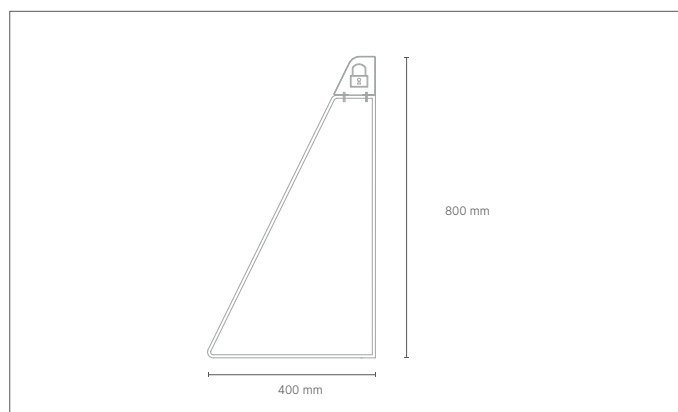

dimensions
L 140 x P 400 x h 800 mm

FINITIONS / finishes **RAL**

structure
superior part