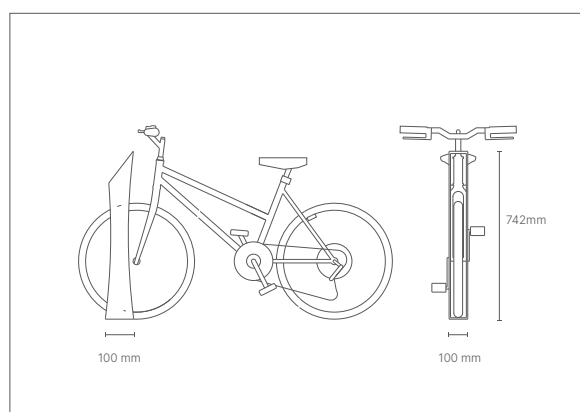

PURVE

bicycle parking

dimensions
L 140 x P 414 x h 890 mm

FINITIONS / finishes **RAL**
structure

ACCIAIO INOX SATINATO

WURT

Bollard

dimensions Diam. 114 mm x
h 1000 mm