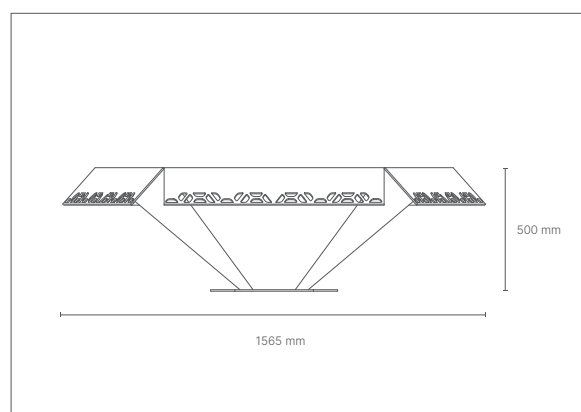

FINITIONS/ finishes **RAL**

structure