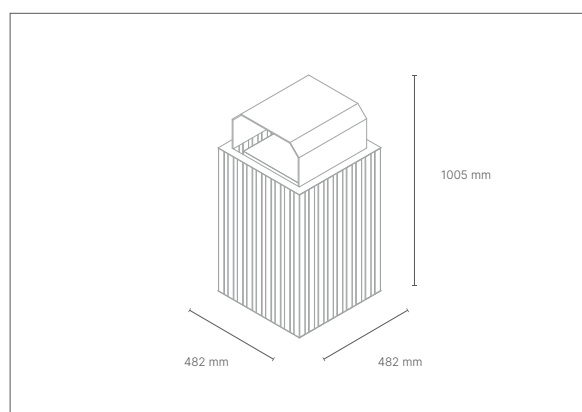

FINITIONS/ finishes RAL structure

WOOD / ALUMINUM