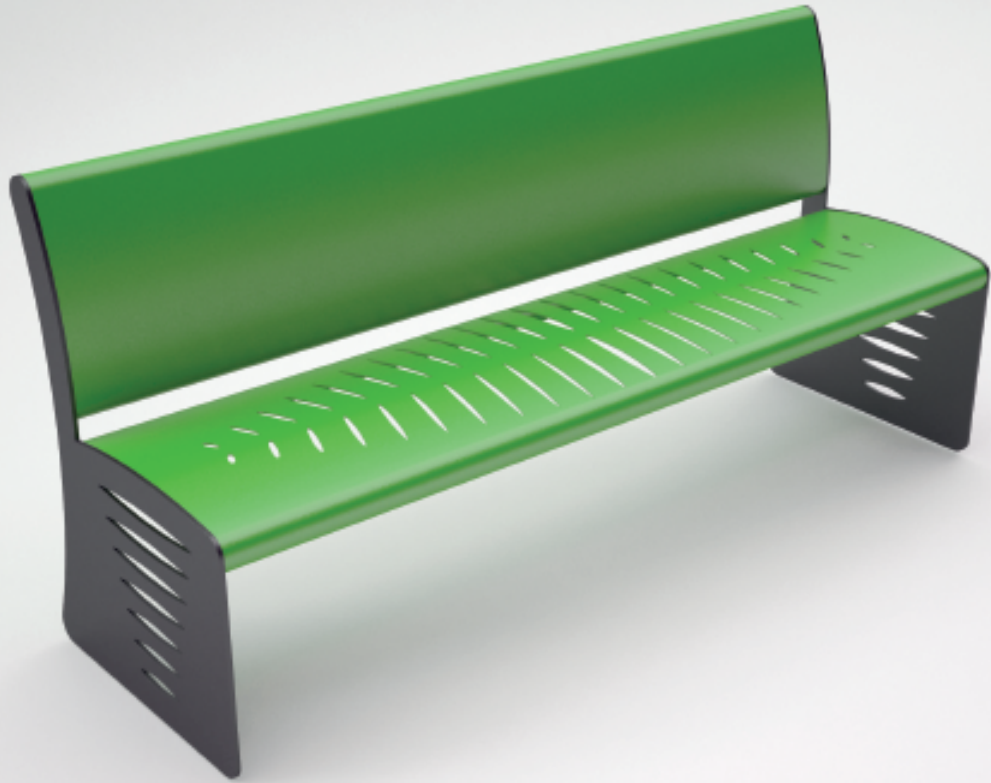

PLUME

BANC
seat