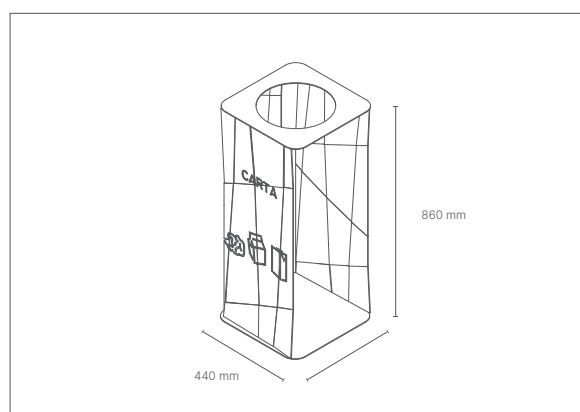

dimensions

L 440 x P 440 x h 1090 mm
senza coperchio / without cover
L 440 x P 440 x h 860 mm

CAPACITÀ / load
144 lt

FINITIONS / finishes **RAL**
structure