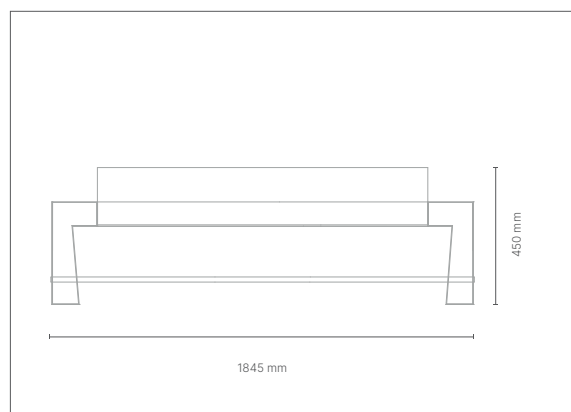

dimensions

L 2000 x P 450 x h 450 mm

seat height 450 mm

FINITIONS / finishes structure

9006 9010 1003 3000 4010

5010 6018 7046 7016 4005

COR-TEN

COPPER SILVER

ESPU

BANC
seat

dimensions

L 1800 x P 790 x h 910 mm

seat height 461 mm

FINITIONS / finishes seat and back

structure

OCTO

BANC
seat

dimensions
L 1845 x P 465 x h 450 mm

seat height 450 mm

FINITIONS/ finishes
structure

WOOD

OUF pouf

BANC
seat

dimensions
L 400 x P 395 x h 310 mm