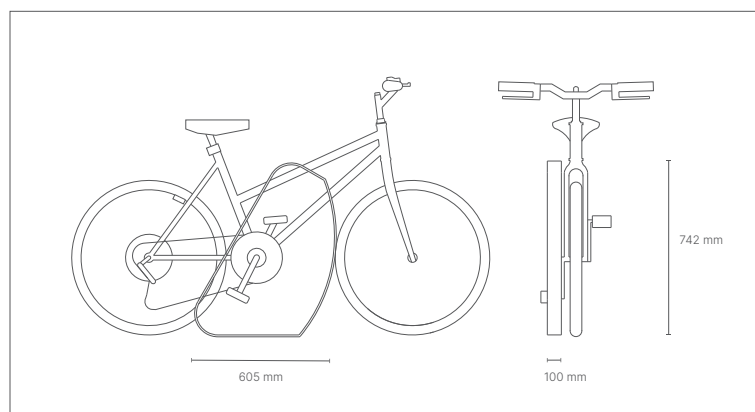

LILOU

bicycle parking

dimensions
L 605x P 100 x h 742
mm

FINITIONS / finishes **RAL**
structure

STEEL

COR-TEN