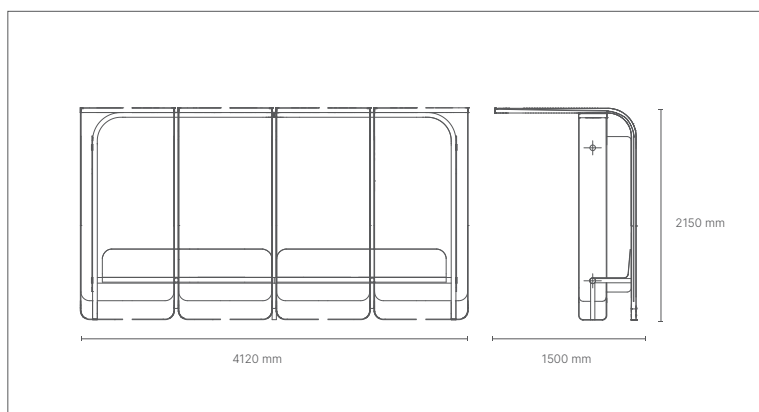

FINITIONS / finishes
Banc de type Orian

WOOD / ALUMINUM