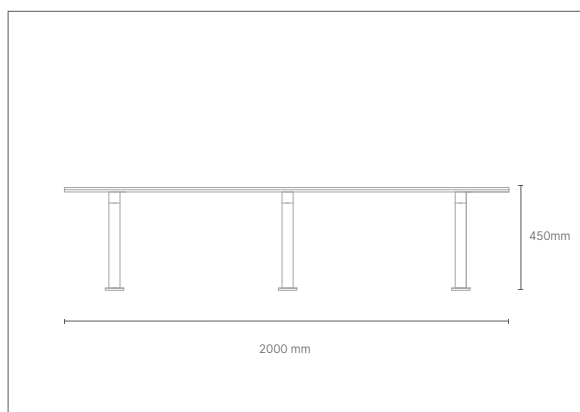

BANC
seat

dimensions

L 1490 x P 690 x h 645 mm

seat height 440 mm

FINITIONS / finishes
seat structure

backrest

ANDRO

BANC
seat

dimensions

L 2000 x P 450 x h 450 mm

seat height 450 mm

FINITIONS / finishes structure

9006 9010 1003 3000 4010

5010 6018 7046 7016 4005

COR-TEN

COPPER SILVER