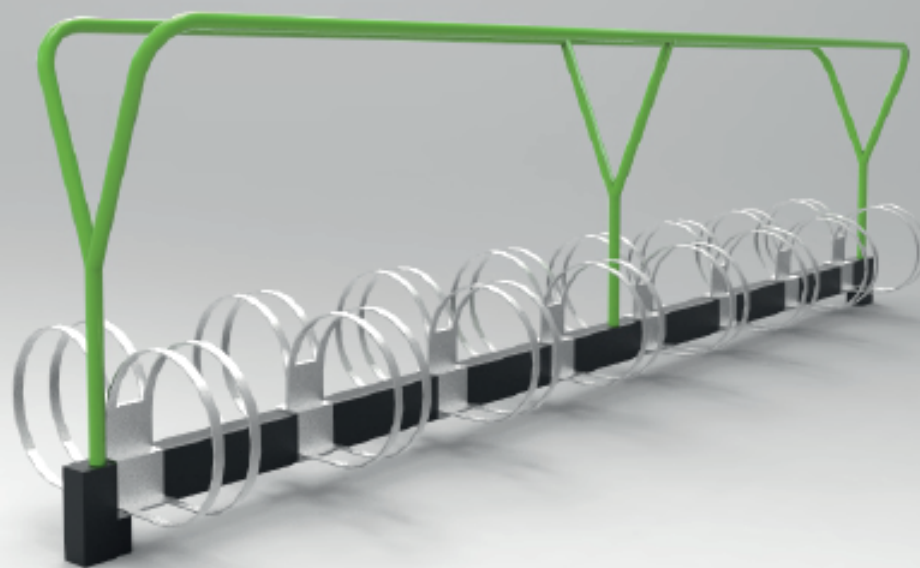

LOPITAN

bicycle parking