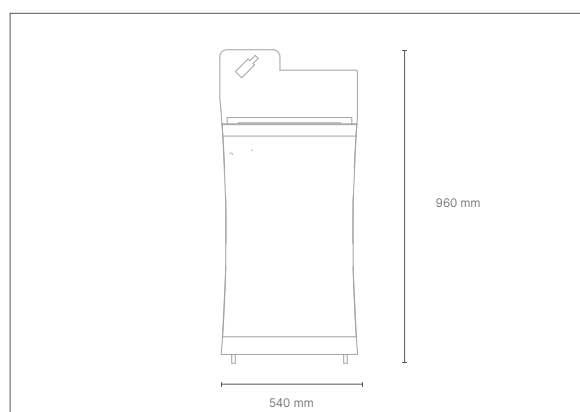

FINITIONS / finishes **RAL** structure

bin, ring