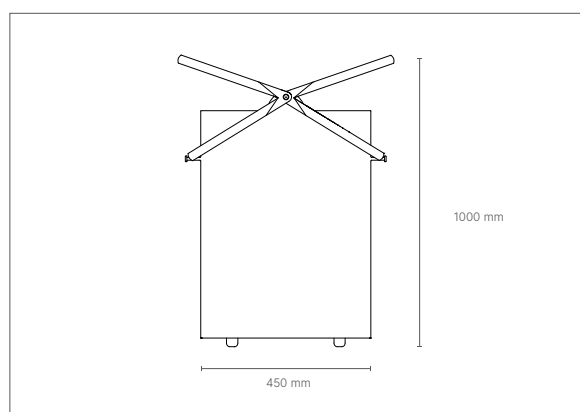

FINITIONS / finishes **RAL**

structure

9006 9010 1003 3000 4010

5010 6018 7046 7016 4005

COR-TEN

COPPER SILVER