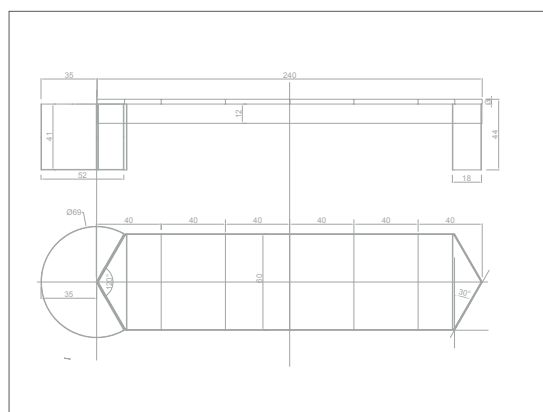

WOOD

NATURAL

IROKO

WENGÈ