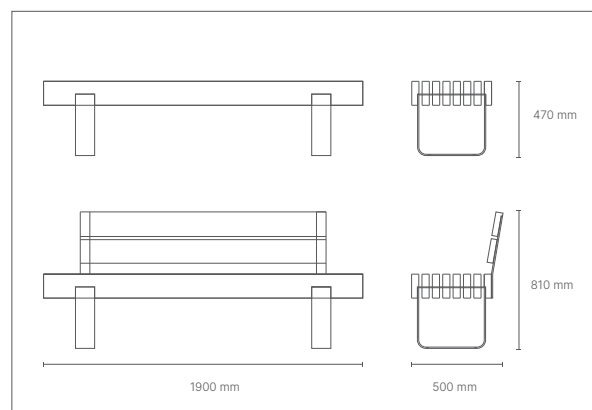

STEEL

COR-TEN

DORO

BANC
seat

dimensions
L 1900 x P 500 x h 470 mm

seat height 470 mm

FINITIONS / finishes
structure

WOOD

ORIAN

BANC
seat

DIMENSIONI / dimensions
L 1990 x P 770 x h 942 mm

Altezza seduta / seat height
476 mm

FINITIONS/ finishes **RAL**
seat and back

structure

WOOD / ALUMINUM

ORIAN BOIS