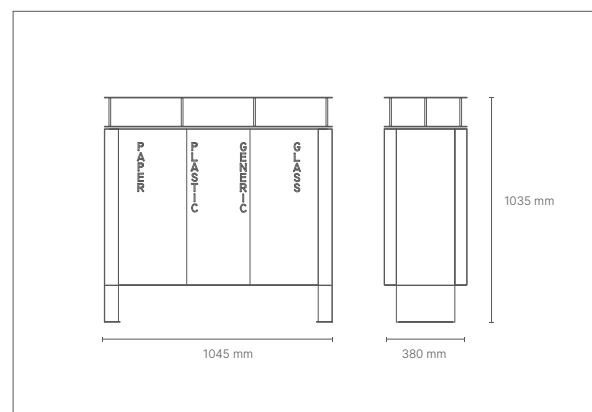

FINITIONS/ finishes **RAL**

laterale

laterale