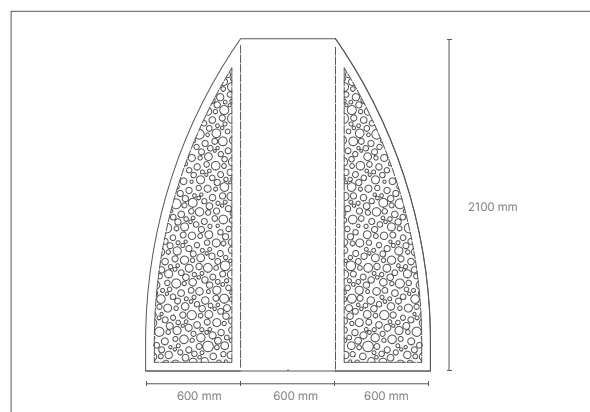

dimensions

L 600 x P 600 x h 2100 mm

FINITIONS/ finishes **RAL**
structure