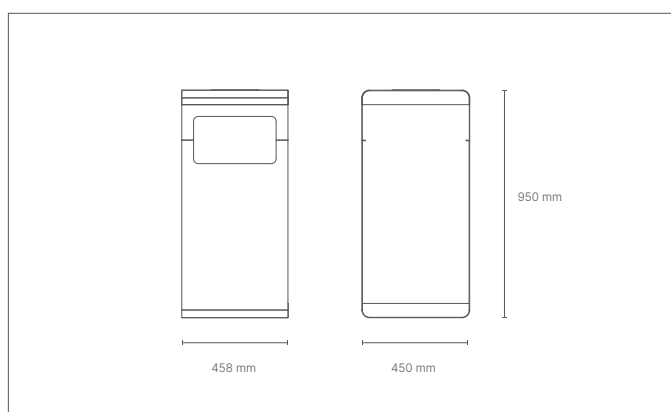

FINITIONS/ finishes **RAL** structure