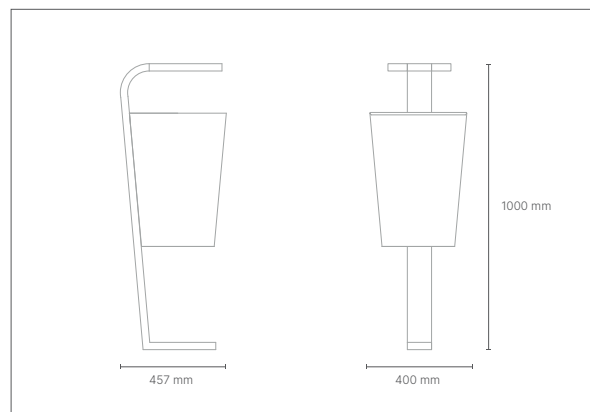

FINITIONS / finishes **RAL** structure

bin, ring

PUD

Bin

dimensions
L 457 x P 400 x h 1000 mm

FINITIONS/ finishes **RAL**
structure

VARIS

Bin

dimensions

Diametre 500 mm x h 945 mm

CAPACITE/ load

90 lt

FINITIONS / finishes

basket of side closure

5010 (blue), 6018 (green), 7046 (grey), 7016 (black), 4005 (purple)

structure and circular base