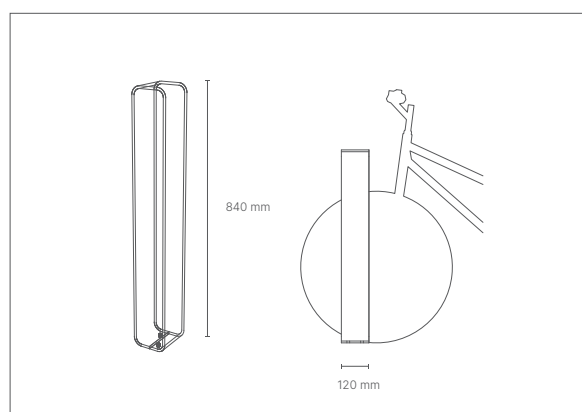

bicycle parking

dimensions

L 4600 x P 350 x h 1000 mm

FINITIONS / finishes **RAL** structure

DELTA

bollard/bike rack

dimensions

L 120 x P 120 x h 840 mm

FINITIONS / finishes **RAL** structure

FEUIL

bicycle parking

dimensions
L 1204x P 390 x h 840 mm

FINITIONS / finishes **RAL**
structure

CARRE

bollard

dimensions