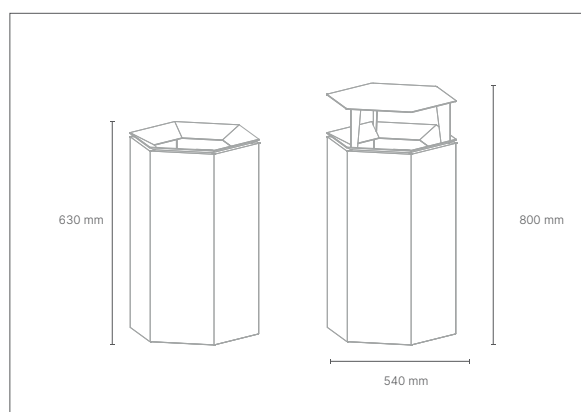

FINITIONS / finishes **RAL** structure

top cover / top ring structure