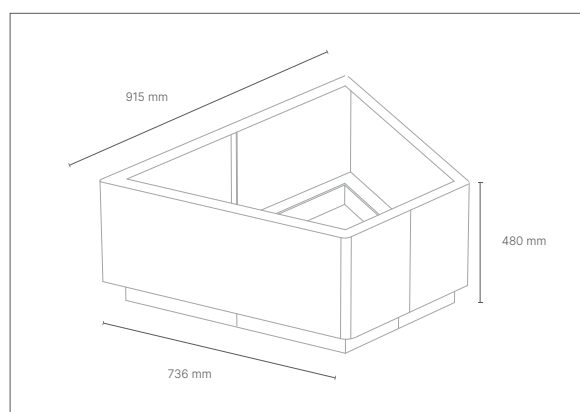

dimensions

L 915 x P 736 x h 480 mm

FINITIONS/ finishes **RAL**
structure