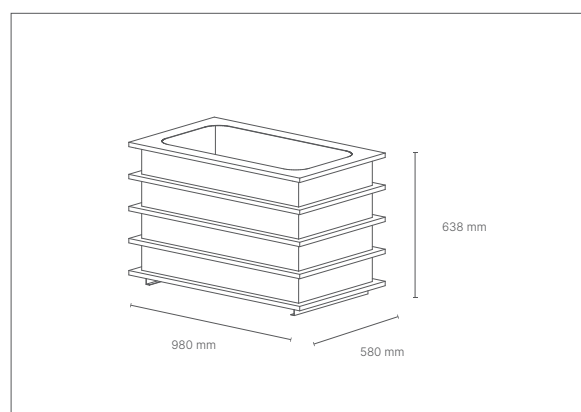

L 900 x P 500 x h 530 mm

FINITIONS / finishes **RAL**
structure

TOUZ

JARDINIÈRE

Planter

dimensions

L 980 X P 580 X h 638 mm

FINITIONS/ finishes **RAL**
structure