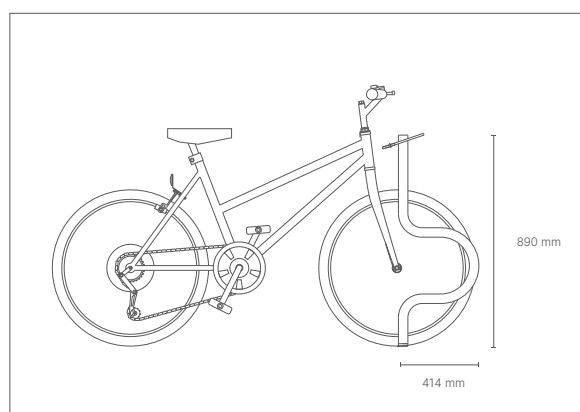

PURVE

bicycle parking

dimensions
L 140 x P 414 x h 890 mm

FINITIONS / finishes **RAL**
structure

ACCIAIO INOX SATINATO

WURT

Bollard

dimensions Diam. 114 mm x
h 1000 mm