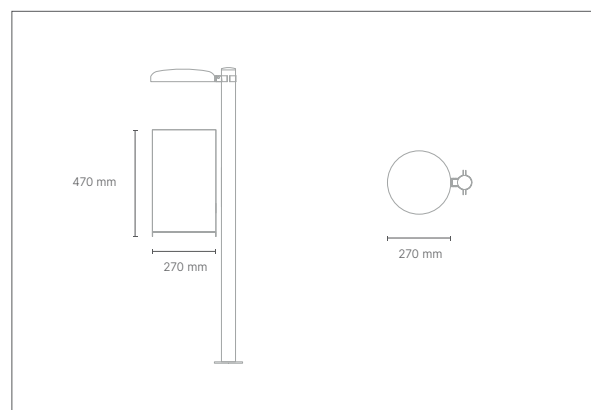

dimensions
Diam 270 x h 470 mm

CAPACITE/ load
35 lt

FINITIONS / finishes **RAL**