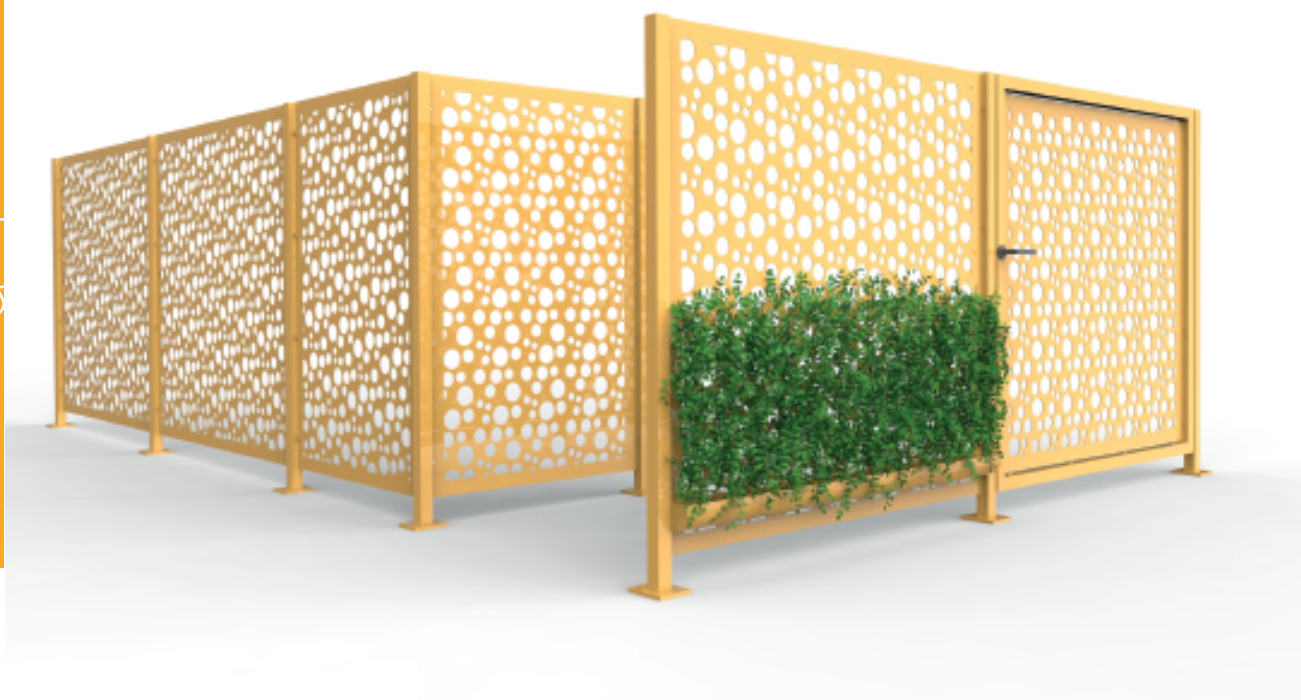

BALI

masking