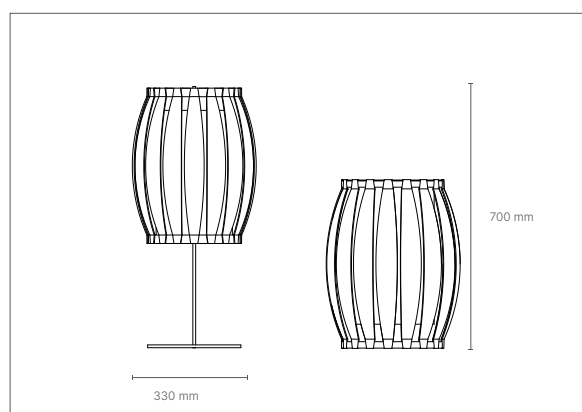

dimensions

Diametre 500 mm x h 945 mm

CAPACITE/ load

90 lt

FINITIONS / finishes

basket of side closure

5010 (blue), 6018 (green), 7046 (grey), 7016 (black), 4005 (purple)

structure and circular base

OBELIX BIG

dimensions

Diam. 435 x h 935 mm

Diam. 603 x h 795 mm (Obelix Big)

CAPACITE / load

35 lt / 114 lt (big)

FINITIONS / finishes

bin