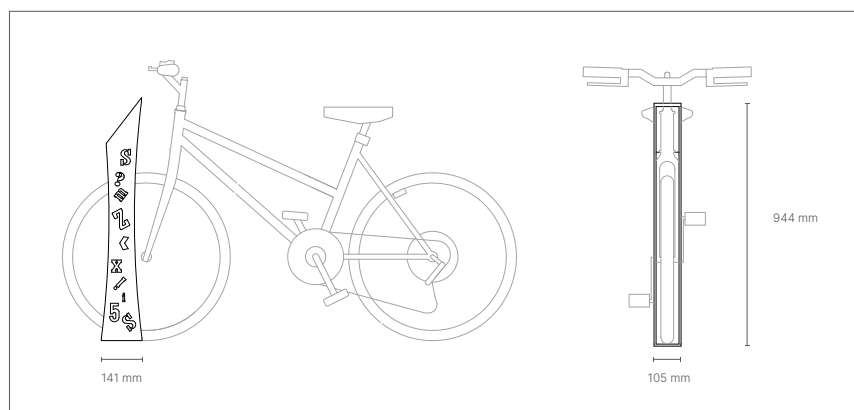

dimensions

L 105 x P 141 x h 944 mm

weight

15 kg

FINITURE / finishes **RAL**