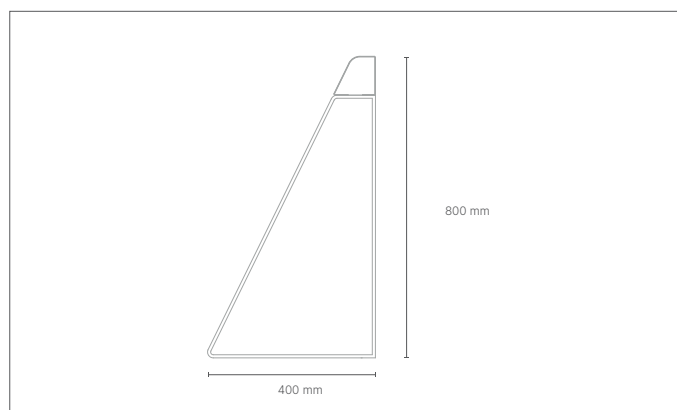

FINITURE / finishes **RAL**

USG

Bollard

dimensions

L 140 x P 400 x h 800 mm

FINITIONS / finishes **RAL**

USG

bikeracks