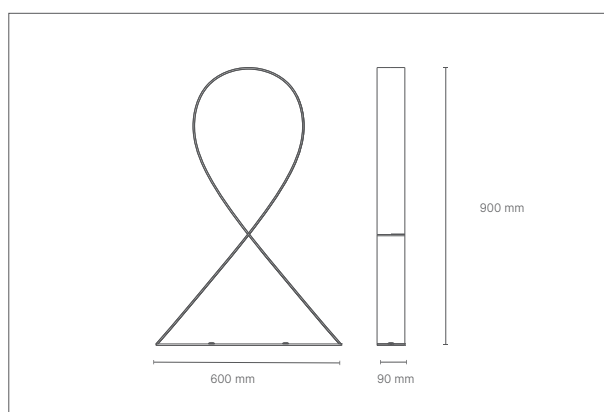

STEEL

COR-TEN

NOSTRO

bicycle parking

dimensions

L 600x P 90 x h 900 mm

FINITIONS/ finishes **RAL**
structure

LOPITAN