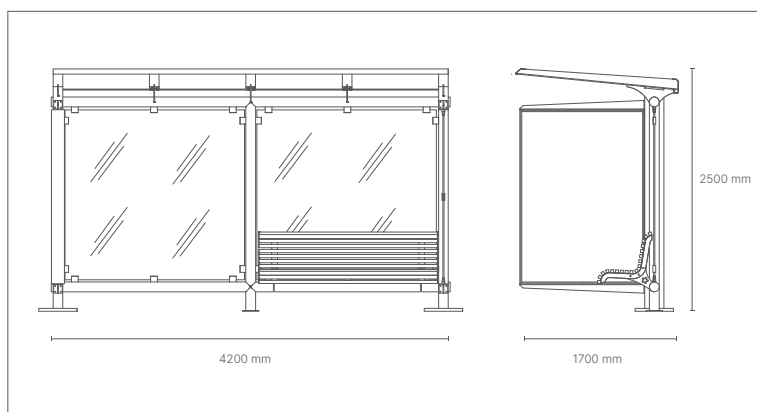

structure

VERU

ABRI
shelter

dimensions

L 4200 x P 1700 x h 2500 mm

FINITIONS / finishes **RAL** structure

FINITIONS / finishes Banc de type Oran

FINITIONS / finishes Banc de type Oran