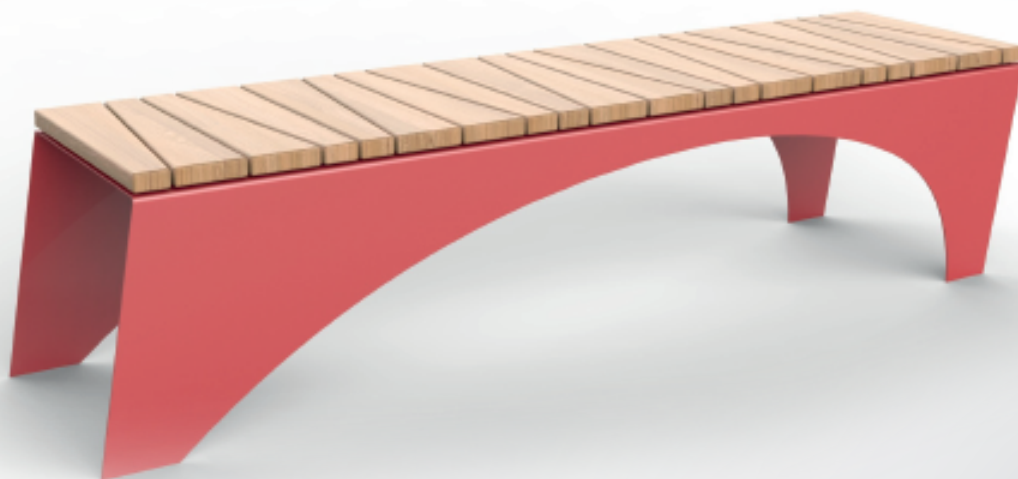

STEEL

COR-TEN

EXTRA

COPPER

SILVER

FRIPO

BANC
seat

dimensions