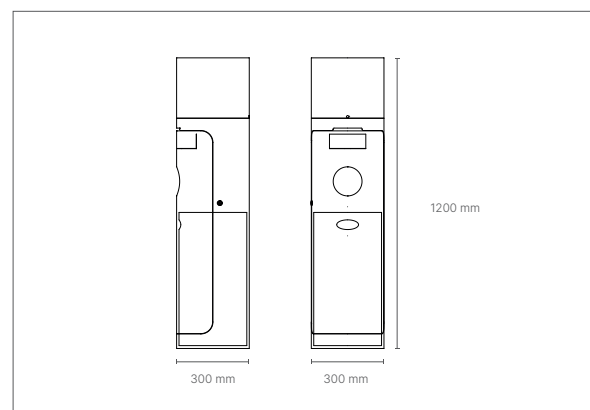

Diametre 330 x h 950 mm (PILLO EASY)

CAPACITE / load

67 lt

FINITIONS / finishes

structure

POP

Bin

dimensions

L 400 x P 400 x h 870 mm

FINITIONS / finishes **RAL** structure

HILFI

Bin

dimensions

L 480 x P 480 x h 950 mm

CAPACITE/ load

82 lt

FINITINS / finishes **RAL** structure

lid

TOUP

Bin

dimensions

L 308 x P 308 x h 464 mm

FINITIONS/ finishes **RAL**
structure

COT COT

Poo bin

dimensions

L 300 x P 300 x h 1200 mm

FINITIONS/ finishes **RAL** structure

COT COT

Bin

dimensions

L 300 x P 300 x h 1140 mm