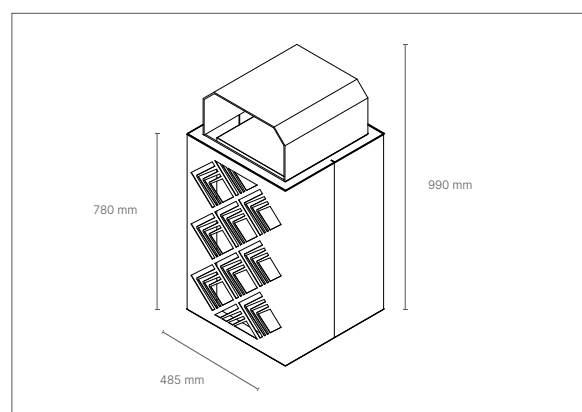

senza coperchio:

L 485 x P 485 x h 780 mm

CAPACITE/ load

80 lt

FINITIONS/ finishes **RAL**

structure

5010 (blue), 6018 (green), 7046 (grey), 7016 (black), 4005 (purple)

top cover

POTERI

Bin

dimensions

L 458 x P 450 x h 950 mm

CAPACITE/ load

80 lt

FINITIONS/ finishes **RAL**

structure