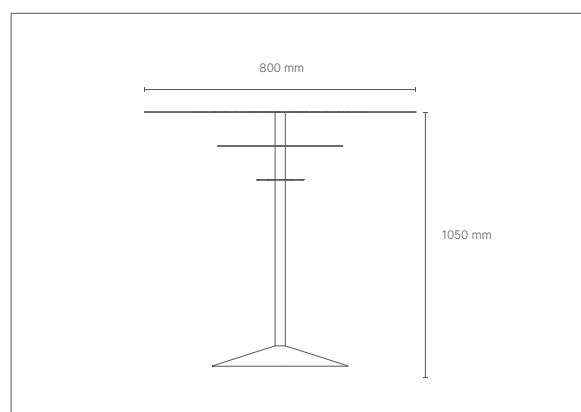

table

dimensions

L 800 x P 800 x h 1050 mm

FINITIONS / finishes **RAL** structure

EXTRA

ACCIAIO

RAYE

table

dimensions

L 2010 x P 900 x h 750 mm

FINITIONS/ finishes **RAL**
structure

Table surface

WOOD / ALUMINUM

TOTEM

dimensions

L 600 x P 600 x h 2100 mm