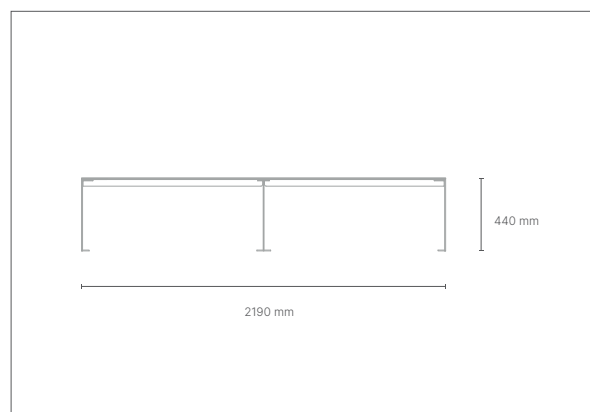

9006 9010
7016 7046

FARP

BANC
seat

dimensions

L 1800 x P 610 x h 880 mm

seat height 445 mm

FINITIONS/ finishes seat

structure

BETO

BAN
Sca

dimensions

L 2190 x P 413 x h 440 mm

seat height 440 mm

FINITIONS / finishes
struttura / structure

seat

WOOD