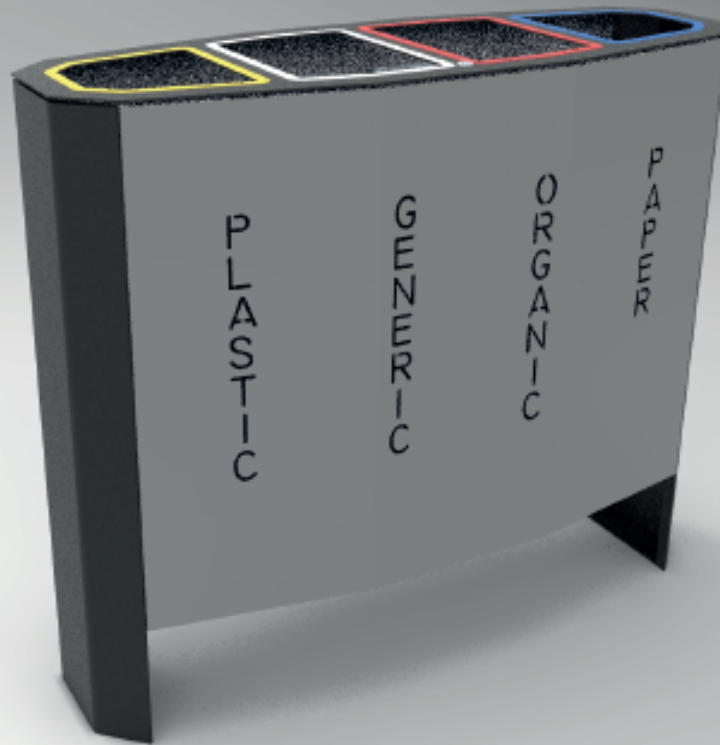

AVION

Bin

dimensions

L 1040 x P 890 x h 380 mm

CAPACITE / load

4 × 40 lt

FINITIONS/ finishes **RAL**

laterale

laterale