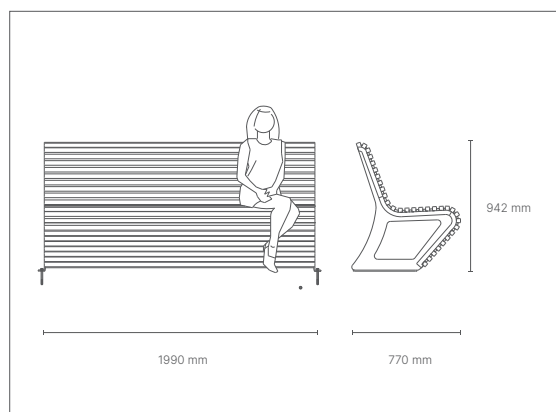

frontal and opposit structure

external and internal seat

Seat with Photovoltaic modules: Monocrystalline / Total power: 100W. Containment plates in steel.

URS

BANC
seat

dimensions

L 1800 x P 500 x h 425 mm

seat eight 425 mm

STEEL

COR-TEN

DORO

BANC
seat

dimensions
L 1900 x P 500 x h 470 mm

seat height 470 mm

FINITIONS / finishes
structure

WOOD

ORIAN

BANC
seat

DIMENSIONI / dimensions
L 1990 x P 770 x h 942 mm

Altezza seduta / seat height
476 mm

FINITIONS/ finishes **RAL**
seat and back

structure

WOOD / ALUMINUM

ORIAN BOIS

BANC
seat

dimensions

L 1990 x P 770 x h 942 mm

seat height 476 mm

FINITIONS / finishes

seat and back

NATURAL IROKO WENGÈ

structure