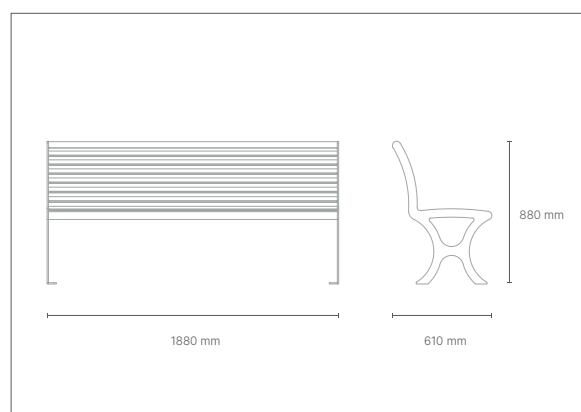

ORIAN

BANC
seat

DIMENSIONI / dimensions
L 1990 x P 770 x h 942 mm

Altezza seduta / seat height
476 mm

FINITIONS/ finishes **RAL**
seat and back

structure

WOOD / ALUMINUM

ORIAN BOIS

BANC
seat

dimensions

L 1990 x P 770 x h 942 mm

seat height 476 mm

FINITIONS / finishes

seat and back

NATURAL IROKO WENGÈ

structure

9006 9010
7016 7046

FARP

BANC
seat

dimensions

L 1800 x P 610 x h 880 mm

seat height 445 mm

FINITIONS/ finishes seat

structure

BETO

BAN
Sca

dimensions

L 2190 x P 413 x h 440 mm

seat height 440 mm

FINITIONS / finishes
struttura / structure

seat

WOOD