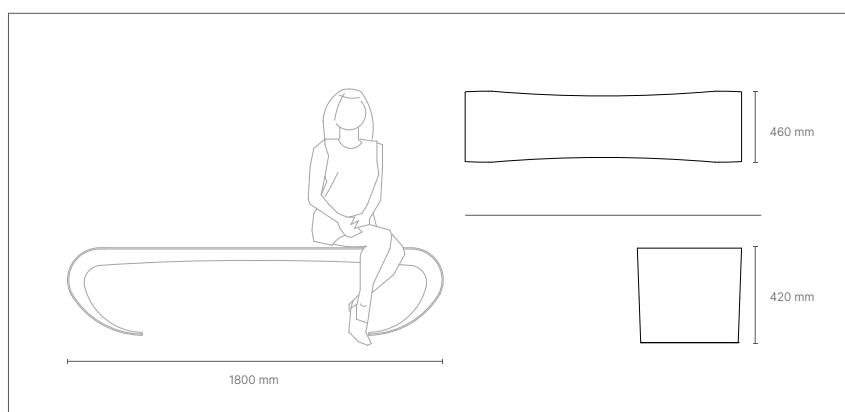

FINITIONS / finishes