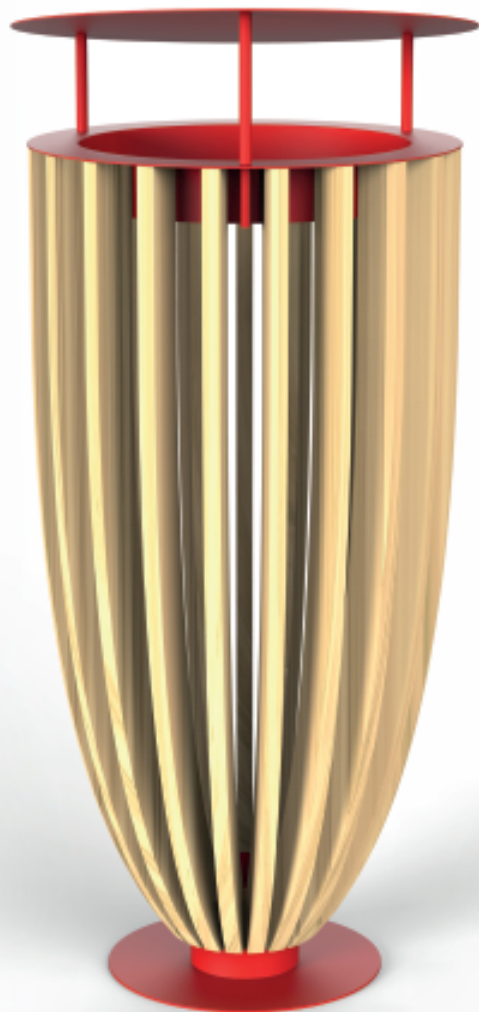

BIFTEK

bin

dimensions

L 450 x P 300 x h 900 mm
L 480 x P 300 x h 1052 mm

FINITIONS/ finishes **RAL** structure

9006 9010 1003 3000 4010

5010 6018 7046 7016 4005

FINITIONS / finishes structure

STEEL

COR-TEN

EXTRA

COPPER

SILVER

Lattes en bois d'okumè

WOOD

NATURAL

IROKO

WENGÈ