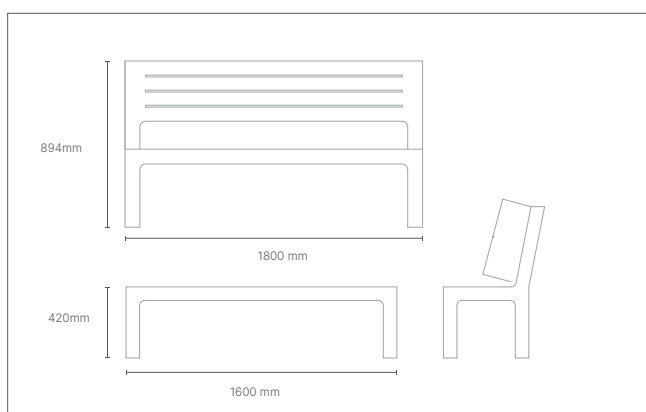

FINITIONS structure