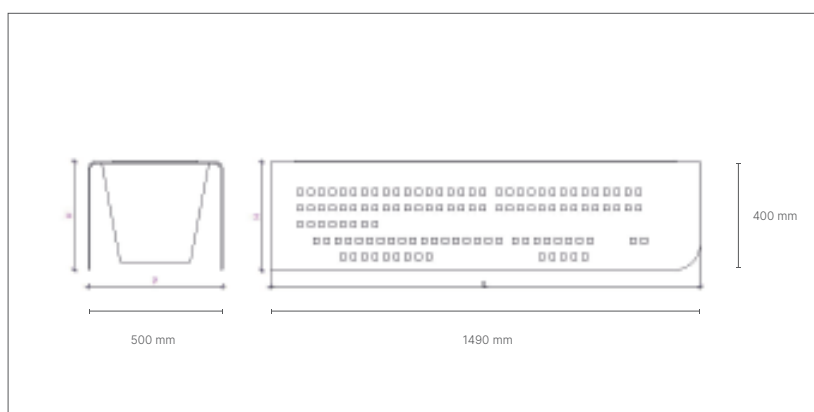

COR-TEN

ROBBIE

JARDINIERE

Planter

dimensions

L 1490 X P 500 X h 400 mm

FINITIONS/ finishes **RAL**
structure

REAL