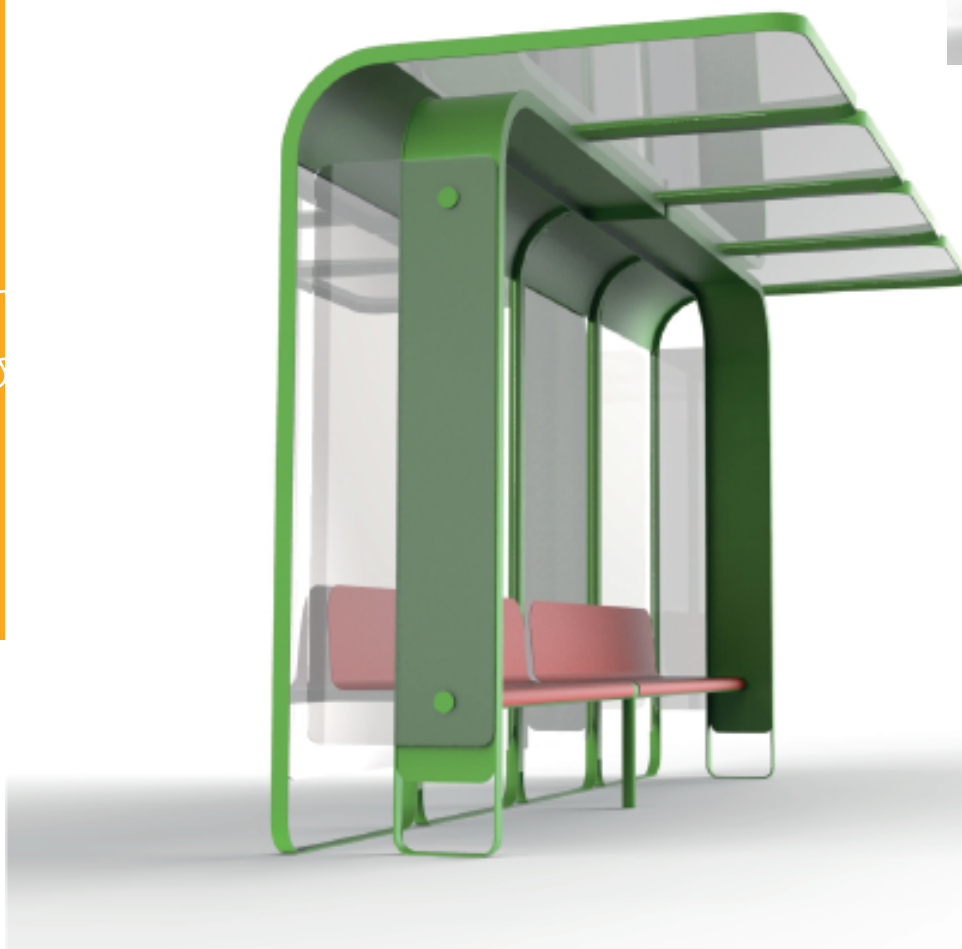

TU

ABRI
shelter

dimensions
L 4120 x P 1500 x h 2150 mm

FINITIONS / finishes
structure

FINITIONS / finishes
Banc de type Orian