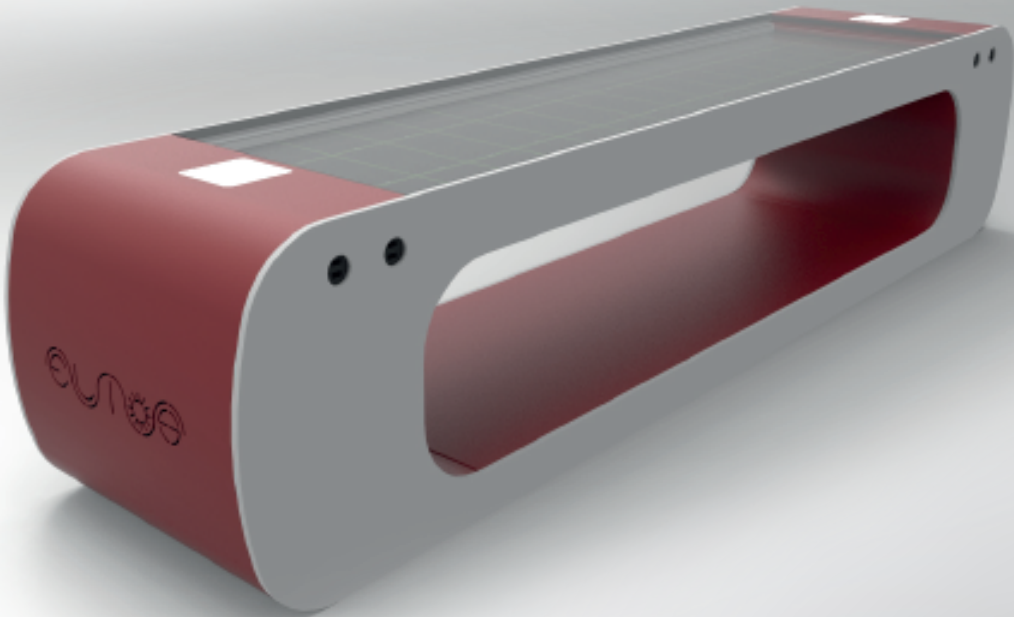

OLIA

BANC
seat

dimensions

L 2150 x P 471 x h 465 mm

seat eight 465 mm