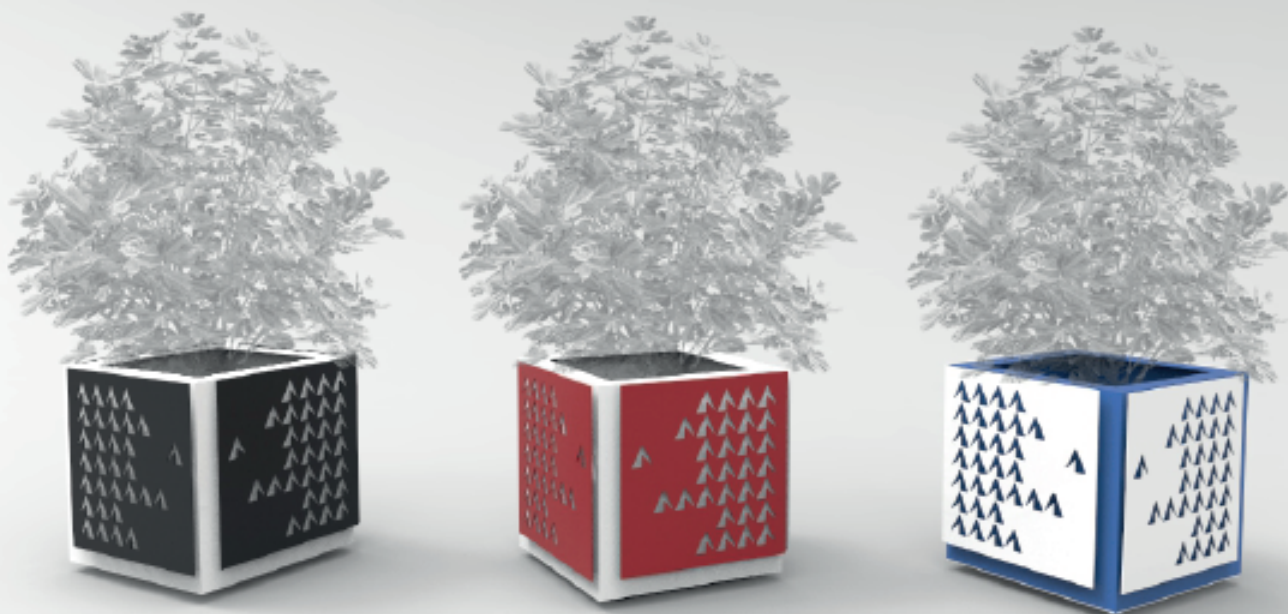

GUT

JARDINIÈRE

Planter