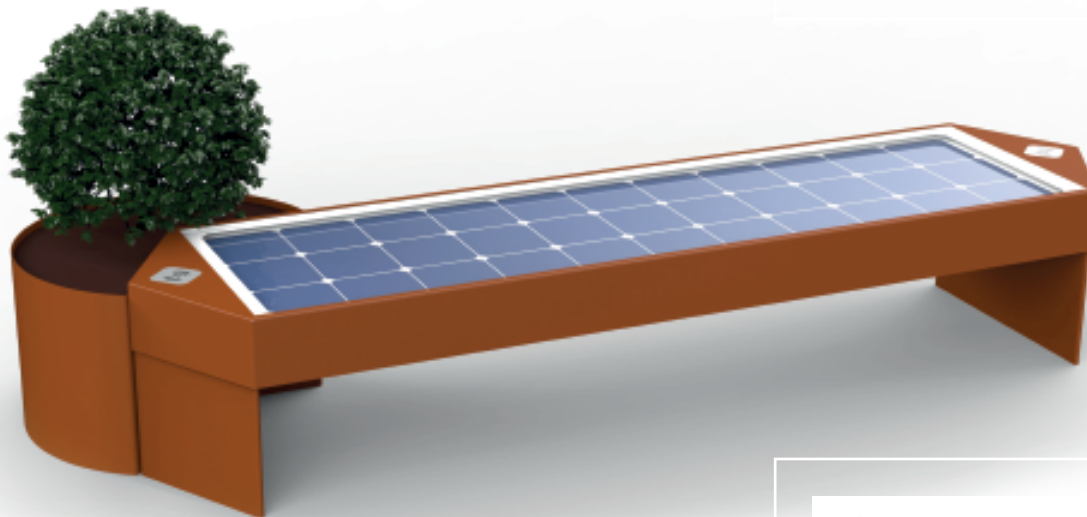

Seat with Photovoltaic modules: Monocrystalline / Total power: 100W. Containment plates in steel.

MIX SMARTBENCH

BANC
seat

dimensions

dimensione seduta :2000×600×440 mm

seat eight

440 mm

FINITIONS / finishes

frontal and opposit structure

external and internal seat

Seat with Photovoltaic modules: Monocrystalline / Total power: 100W. Containment plates in steel.

URS

BANC
seat

dimensions

L 1800 x P 500 x h 425 mm

seat eight 425 mm