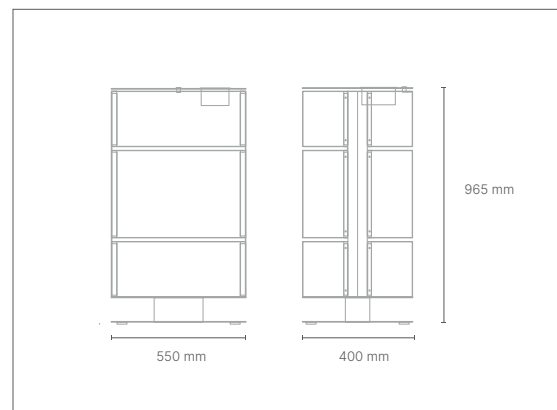

OPI

bin

dimensions
L 550 x P 400 x h 965 mm

load
80 lt

strip
WOOD

NATURAL
 IROKO
 WENGÉ

FINITIONs / finishes **RAL**

9006 9010 1003 3000 4010
 5010 6018 7046 7016 4005

top cover / gound
base **RAL**