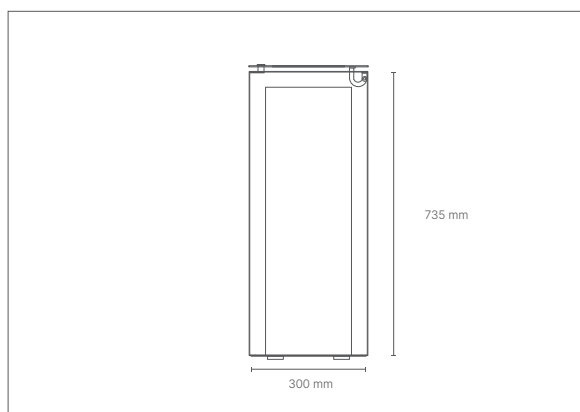

FINITIONS / finishes **RAL**

lid

structure