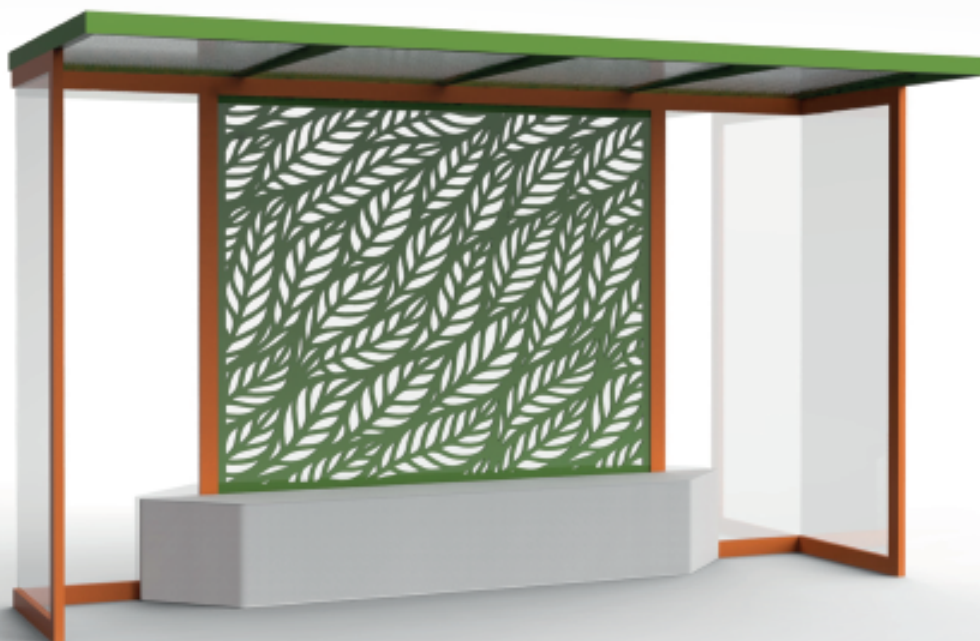

Bou

ABRI
shelter

dimensions
L 4000 x P 1580 x h 2400 mm

FINITIONS/ finishes **RAL**
structure

FINITIONS/ finishes
Banc de type Orïan