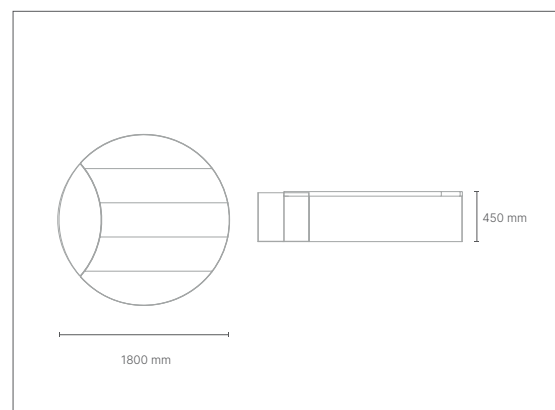

frontal and opposit structure

external and internal seat

Seat with Photovoltaic modules: Monocrystalline / Total power: 100W. Containment plates in steel.

URS

BANC
seat

dimensions

L 1800 x P 500 x h 425 mm

seat eight 425 mm

COR-TEN

EXTRA

COPPER

SILVER

CERCLE

BANC
seat

dimensions

L 1800 x P 1800 x h 450 mm

Jardinière:

L 1180 x P 450 x h 450 mm

FINITIONS/ finishes **RAL** structure

STEEL

EXTRA

Lattes en bois d'okumè

WOOD

COZU

BANC
seat

dimensions

L 2400 x P 600 x h 440 mm

L 2750 x P 600 x h 440 mm (con fioriera)

seat height

440 mm

FINITIONS / finishes **RAL** seat and back

STEEL