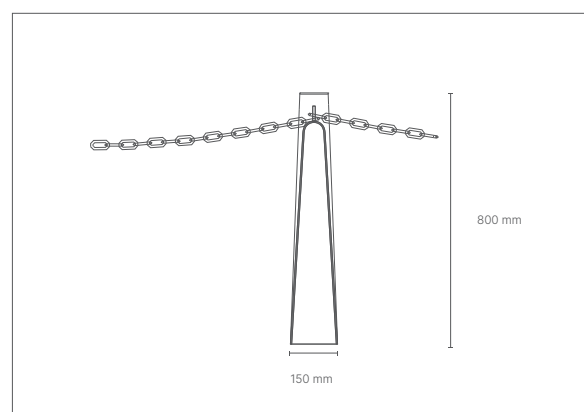

dimensions
L 140 x P 400 x h 800 mm

FINITIONS / finishes **RAL**

structure
superior part

GARI

Lighthouse

dimensions
L 150 x P 90 x h 800 mm

FINITIONS / finishes **RAL**
structure

ZOLLARD