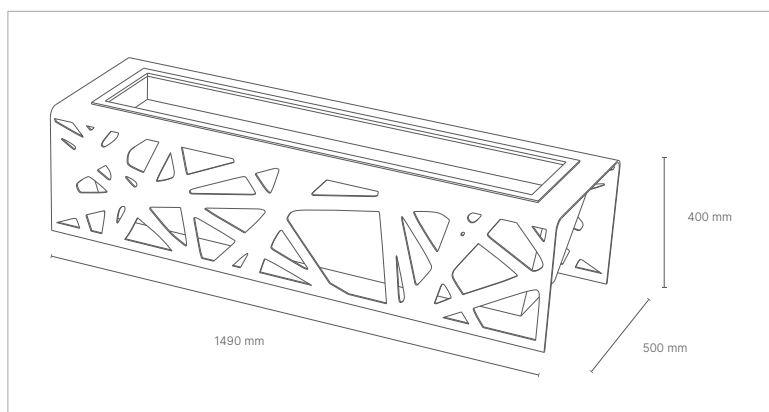

FINITIONS / finishes **RAL**

structure