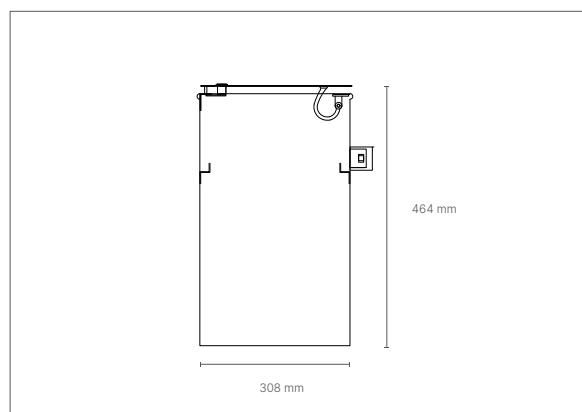

L 400 x P 400 x h 870 mm

FINITIONS / finishes **RAL** structure

HILFI

Bin

dimensions

L 480 x P 480 x h 950 mm

CAPACITE/ load

82 lt

FINITINS / finishes **RAL** structure

lid

TOUP

Bin

dimensions

L 308 x P 308 x h 464 mm

FINITIONS/ finishes **RAL**
structure

COT COT

Poo bin

dimensions

L 300 x P 300 x h 1200 mm

FINITIONS/ finishes **RAL** structure

COT COT

Bin

dimensions

L 300 x P 300 x h 1140 mm