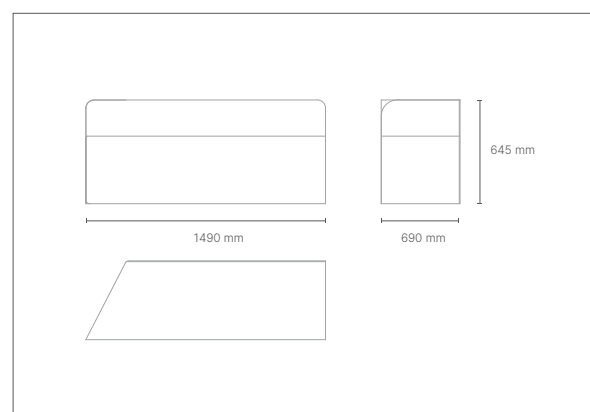

BANC
seat

VERSIONE SEDUTA

dimensions

L 2120 x P 700 x h 870 mm

seat height 420 mm

FINITIONS / finishes structure

RAL

WOOD

EXTRA

VENISE rond

BANC
seat

dimensions

L 2480 x P 709 x h 839 mm

seat height 450 mm

FINITIONS / finishes **RAL** structure

YIMO

BANC
seat

dimensions

L 1490 x P 690 x h 645 mm

seat height 440 mm

FINITIONS / finishes
seat structure

backrest

ANDRO

BANC
seat

dimensions

L 2000 x P 450 x h 450 mm

seat height 450 mm

FINITIONS / finishes structure

9006 9010 1003 3000 4010

5010 6018 7046 7016 4005

COR-TEN

COPPER SILVER