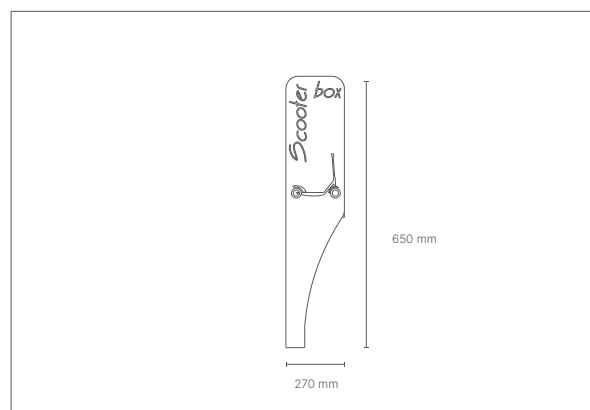

dimensions

L 270 x P 140 x h 650 mm

seat height 450 mm

FINITIONS / finishes
structure