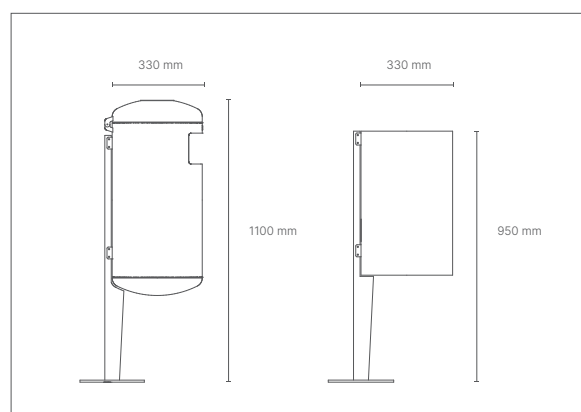

Diametre 330 x h 950 mm (PILLO EASY)

CAPACITE / load

67 lt

FINITIONS / finishes

structure

POP

Bin

dimensions

L 400 x P 400 x h 870 mm

FINITIONS / finishes **RAL** structure

HILFI

Bin

dimensions

L 480 x P 480 x h 950 mm

CAPACITE/ load

82 lt