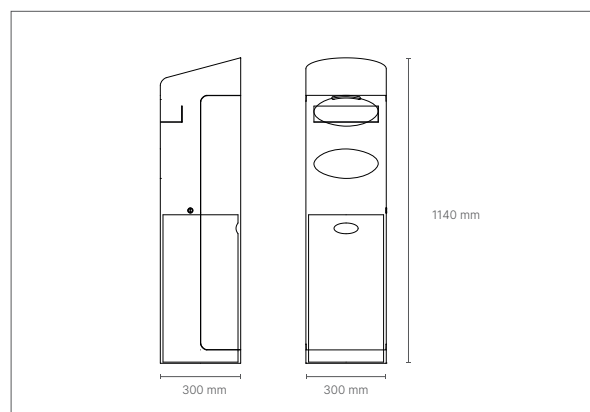

Poo bin

dimensions

L 300 x P 300 x h 1200 mm

FINITIONS/ finishes **RAL** structure

COT COT

Bin

dimensions

L 300 x P 300 x h 1140 mm

FINITIONS / finishes

structure

PILI

bike racks

dimensions

L 105 x P 141 x h 944 mm

weight

15 kg