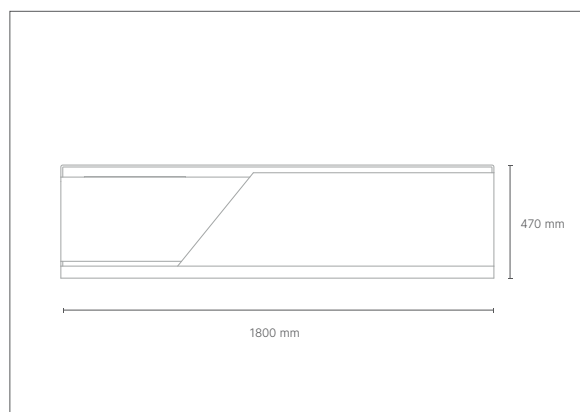

COR-TEN

EXTRA

COPPER

SILVER

CERCLE

BANC
seat

dimensions

L 1800 x P 1800 x h 450 mm