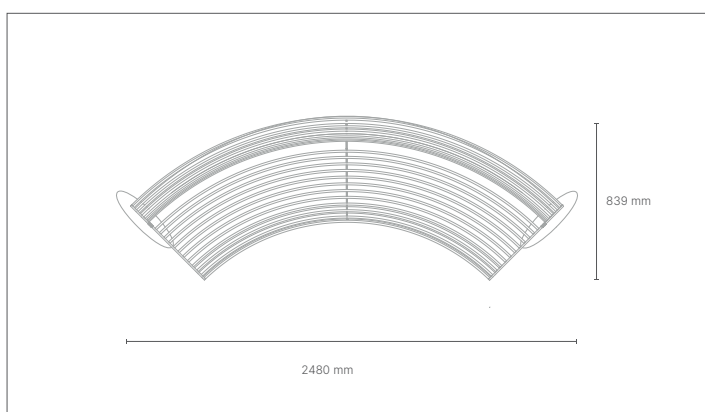

BANC
seat

VERSIONE SEDUTA

dimensions

L 2120 x P 700 x h 870 mm

seat height 420 mm

FINITIONS / finishes structure

RAL

WOOD

EXTRA

VENISE rond

BANC
seat

dimensions

L 2480 x P 709 x h 839 mm

seat height 450 mm

FINITIONS / finishes **RAL** structure

YIMO

BANC
seat

dimensions

L 1490 x P 690 x h 645 mm

seat height 440 mm

FINITIONS / finishes
seat structure

backrest

ANDRO

BANC
seat

dimensions

L 2000 x P 450 x h 450 mm

seat height 450 mm

FINITIONS / finishes structure

9006 9010 1003 3000 4010

5010 6018 7046 7016 4005

COR-TEN

COPPER SILVER