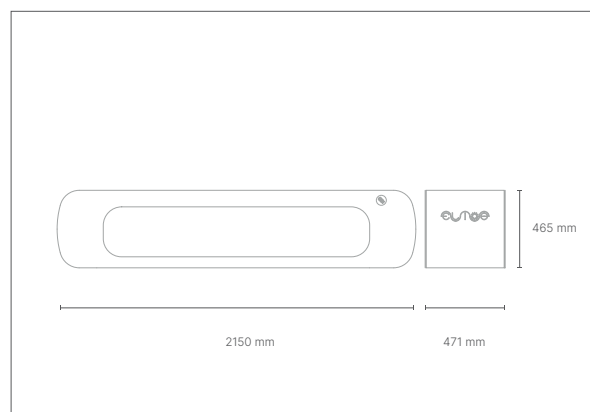

OLIA

BANC
seat

dimensions

L 2150 x P 471 x h 465 mm

seat eight 465 mm

FINITIONS / finishes

frontal and opposit structure

external and internal seat

Seat with Photovoltaic modules: Monocrystalline / Total power: 100W. Containment plates in steel.

MIX SMARTBENCH

BANC
seat

dimensions

dimensione seduta :2000×600×440 mm

seat eight

440 mm

FINITIONS / finishes

frontal and opposit structure

external and internal seat

Seat with Photovoltaic modules: Monocrystalline / Total power: 100W. Containment plates in steel.

URS

BANC
seat

dimensions

L 1800 x P 500 x h 425 mm

seat eight 425 mm