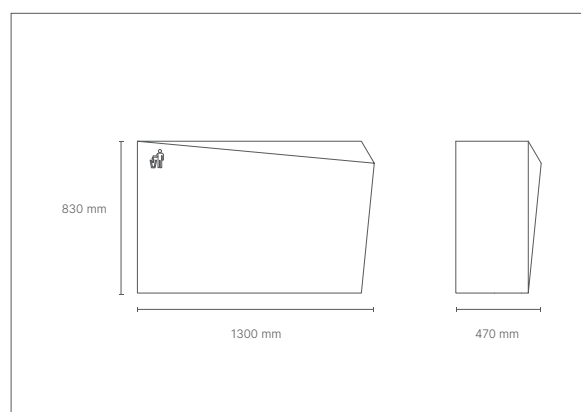

FINITIONS/ finishes **RAL** structure and cover