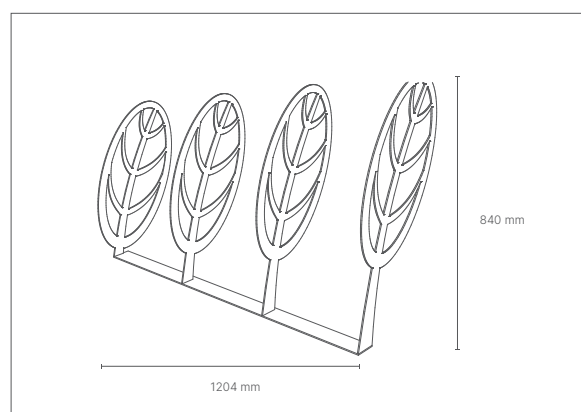

FINITIONS / finishes **RAL** structure

FEUIL

bicycle parking

dimensions
L 1204x P 390 x h 840 mm

FINITIONS / finishes **RAL**
structure

CARRE

bollard

dimensions