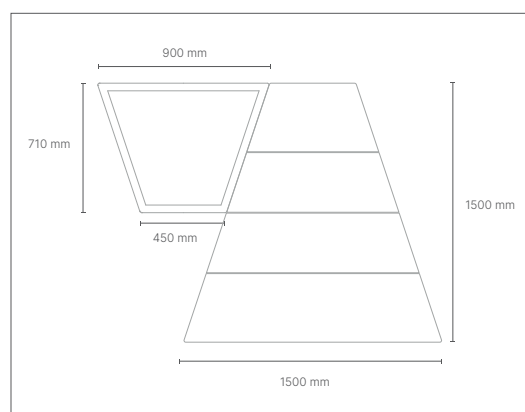

EXTRA

ILAV

BANC
seat

dimensions

L1500 x P1500 x h440 mm (seduta)
L900 x 710 x P450 x h420 mm (vaso)

FINITIONS / finishes **RAL** seat and back

Lattes en bois d'okumè

WOOD

STEEL

COR-TEN

EXTRA

COPPER

SILVER

FRIPO

BANC
seat

dimensions