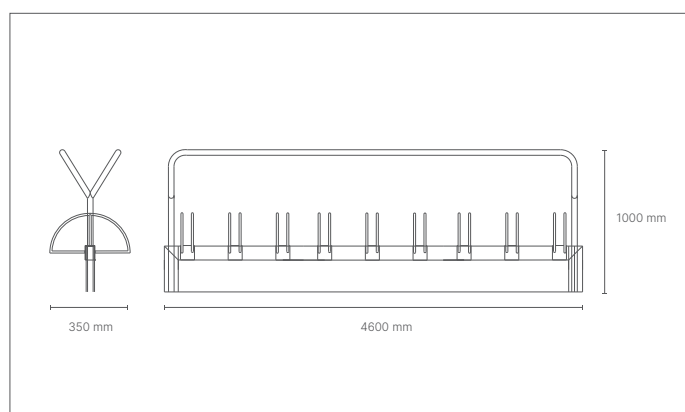

FINITIONS / finishes **RAL**

structure