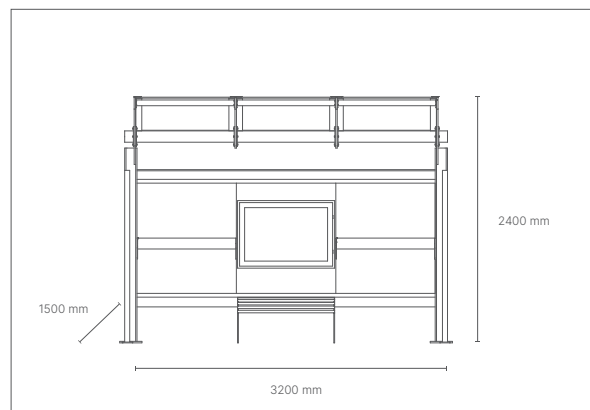

ZIPA

ABRI
shelter

dimensions

L 3200 x P 1500 x h 2400 mm (3 moduli)

FINITIONS/ finishes **RAL**
main-courante tubulaire,
panneau d'information et siège

structure