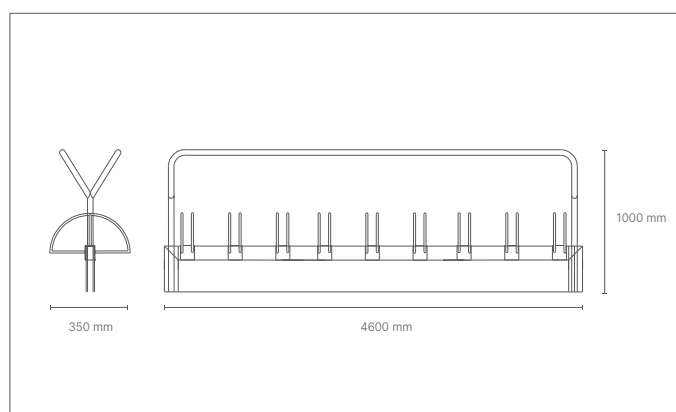

FINITIONS / finishes **RAL** structure