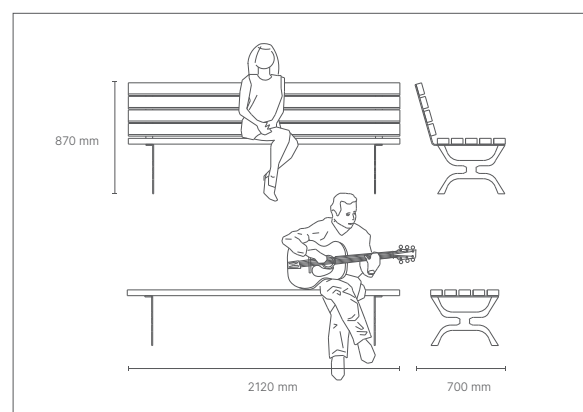

FINITIONS / finishes structure

RAL

WOOD

EXTRA