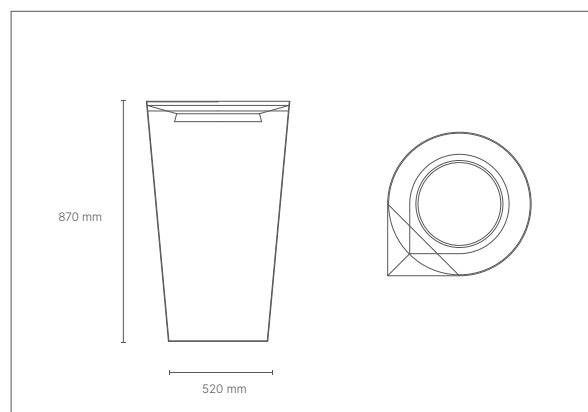

OBELIX BIG

dimensions

Diam. 435 x h 935 mm

Diam. 603 x h 795 mm (Obelix Big)

CAPACITE / load

35 lt / 114 lt (big)

FINITIONS / finishes

bin

Bin

dimensions

L 700 x P 470 x h 830 mm

CAPACITE/ load

100 lt

FINITIONS/ finishes **RAL** structure and cover

TUPI

bin

dimensions

L 520 x P 360 x h 870 mm

finishes structure

upper closing cap

DESIGN

Bin

dimensions

L 440 x P 440 x h 1090 mm
 senza coperchio / without cover
 L 440 x P 440 x h 860 mm