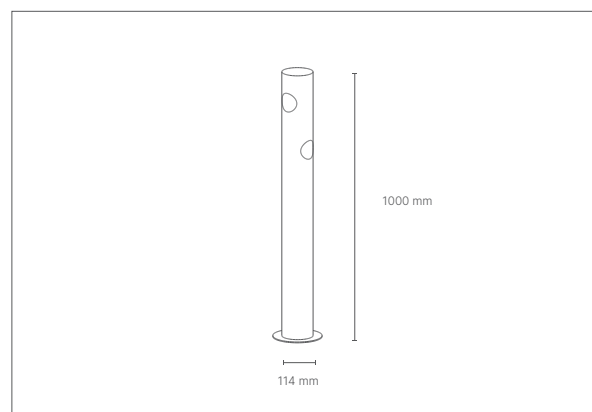

WURT

Bollard

dimensions Diam. 114 mm x
h 1000 mm

FINITIONS/ finishes **RAL**
structure