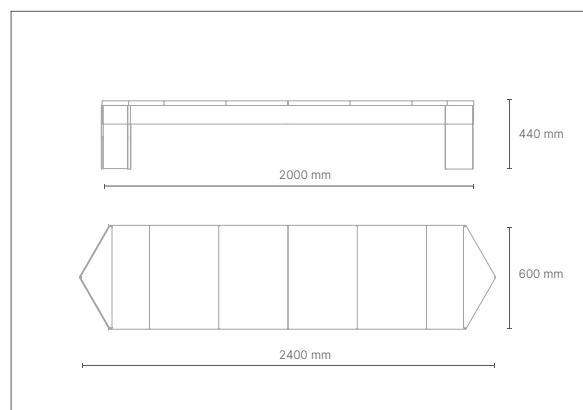

OLIA

BANC
seat

dimensions

L 2150 x P 471 x h 465 mm

seat eight 465 mm

FINITIONS / finishes

frontal and opposit structure

external and internal seat

Seat with Photovoltaic modules: Monocrystalline / Total power: 100W. Containment plates in steel.

MIX SMARTBENCH

BANC
seat

dimensions

dimensione seduta :2000×600×440 mm

seat eight

440 mm

FINITIONS / finishes

frontal and opposit structure

external and internal seat

Seat with Photovoltaic modules: Monocrystalline / Total power: 100W. Containment plates in steel.

URS

BANC
seat

dimensions

L 1800 x P 500 x h 425 mm

seat eight 425 mm