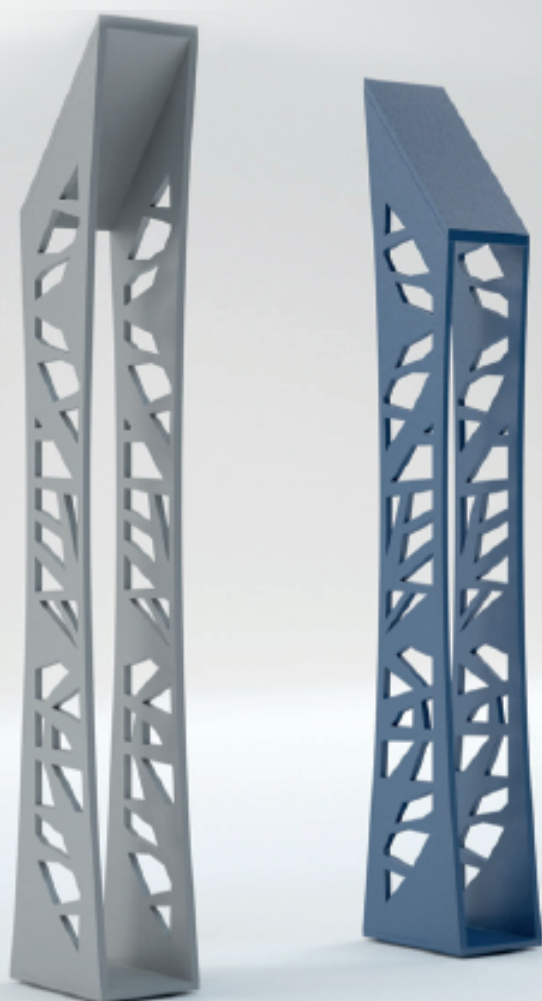

TLIP

bicycle parking