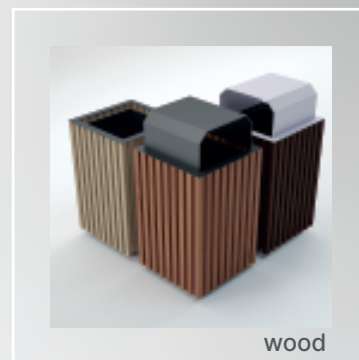

FINITIONS/ finishes **RAL**

ORION

Bin

wood

dimensions

L 482 x P 482 x h 1005 mm

CAPACITE / load

80 lt