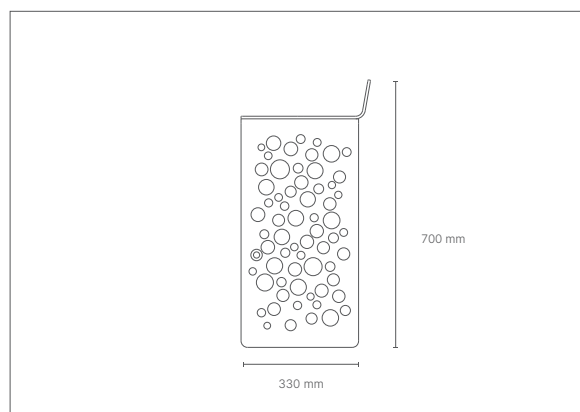

dimensions

L 330 x P 360 x h 700 mm

FINITIONS / finishes **RAL**
structure