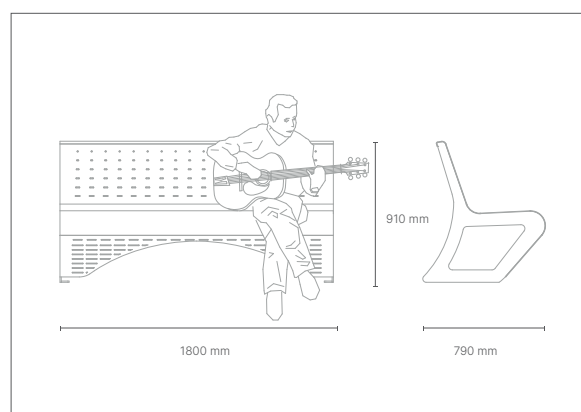

dimensions

L 2000 x P 450 x h 450 mm

seat height 450 mm

FINITIONS / finishes structure

9006 9010 1003 3000 4010

5010 6018 7046 7016 4005

COR-TEN

COPPER SILVER

ESPU

BANC
seat

dimensions

L 1800 x P 790 x h 910 mm

seat height 461 mm

FINITIONS / finishes seat and back

structure

OCTO