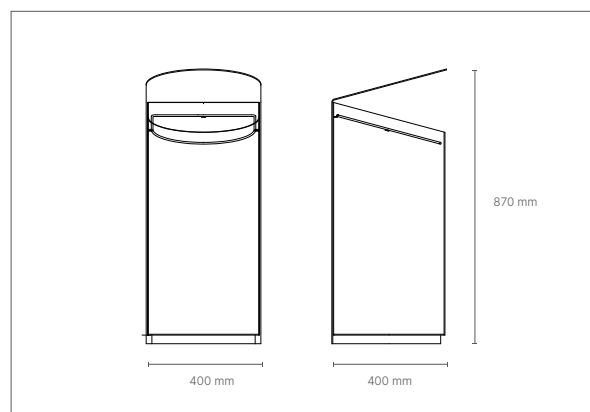

FINITIONS / finishes **RAL** structure