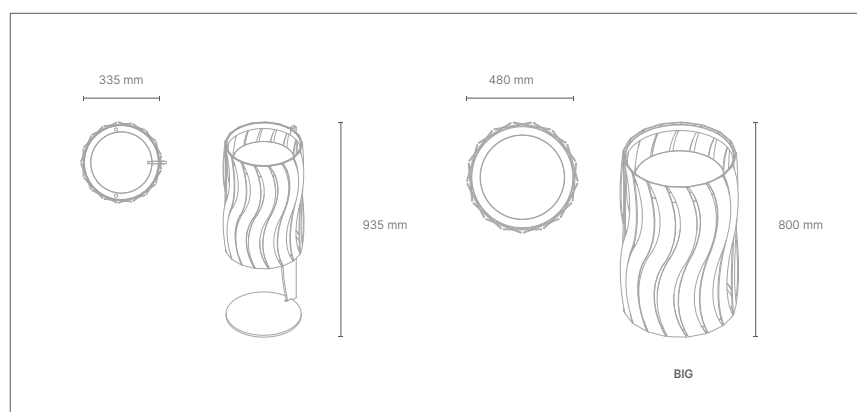

dimensions
L 1800 x P 500 x h 450 mm

seat height 450 mm

FINITIONS / finishes
seat

wood insert

OPI

bin

dimensions
L 550 x P 400 x h 965 mm

load
80 lt

dimensions

Diam. 335 x h 935 mm
Diam. 480 x h 800 mm (Big)

CAPACITE / load
35 lt / 114 lt (BIG)

FINITIONS / finishes

RAL

structure

RAL

ARTU