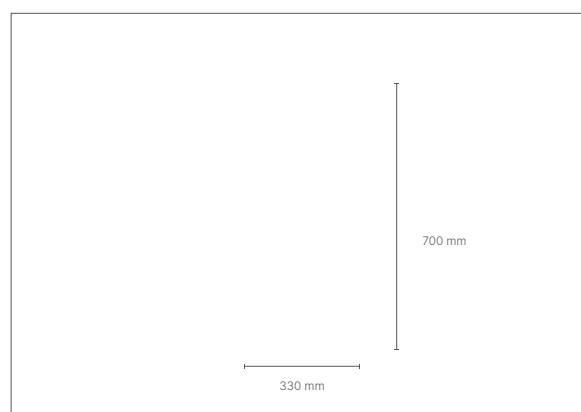

dimensions

L 2010 x P 900 x h 750 mm

FINITIONS/ finishes **RAL**
structure

Table surface

WOOD / ALUMINUM

TOTEM

dimensions

L 600 x P 600 x h 2100 mm