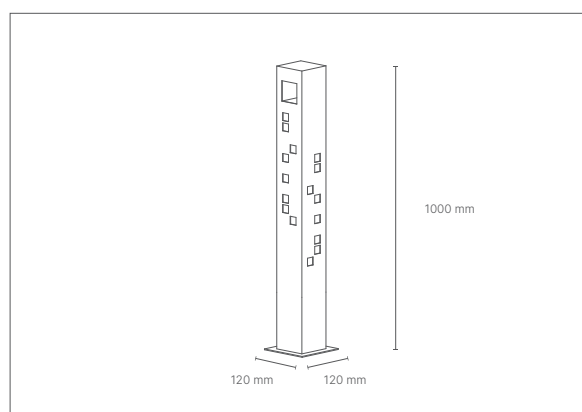

dimensions

L 120 x P 120 x h 1000 mm

FINITIONS/ finishes **RAL**
structure