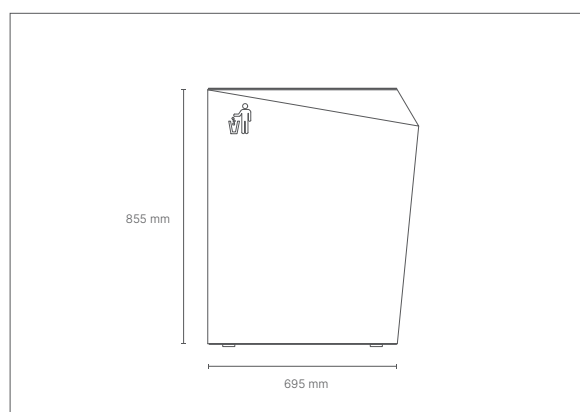

dimensions
L 1800 x P 500 x h 450 mm

seat height 450 mm

FINITIONS / finishes
seat

wood insert

OPI

bin

dimensions
L 550 x P 400 x h 965 mm

load
80 lt

OBELIX BIG

dimensions

Diam. 435 x h 935 mm

Diam. 603 x h 795 mm (Obelix Big)

CAPACITE / load

35 lt / 114 lt (big)

FINITIONS / finishes

bin

Bin

dimensions

L 700 x P 470 x h 830 mm

CAPACITE/ load

100 lt

FINITIONS/ finishes **RAL** structure and cover

TUPI

bin

dimensions

L 520 x P 360 x h 870 mm

finishes structure

upper closing cap

DESIGN

Bin

dimensions

L 440 x P 440 x h 1090 mm
 senza coperchio / without cover
 L 440 x P 440 x h 860 mm