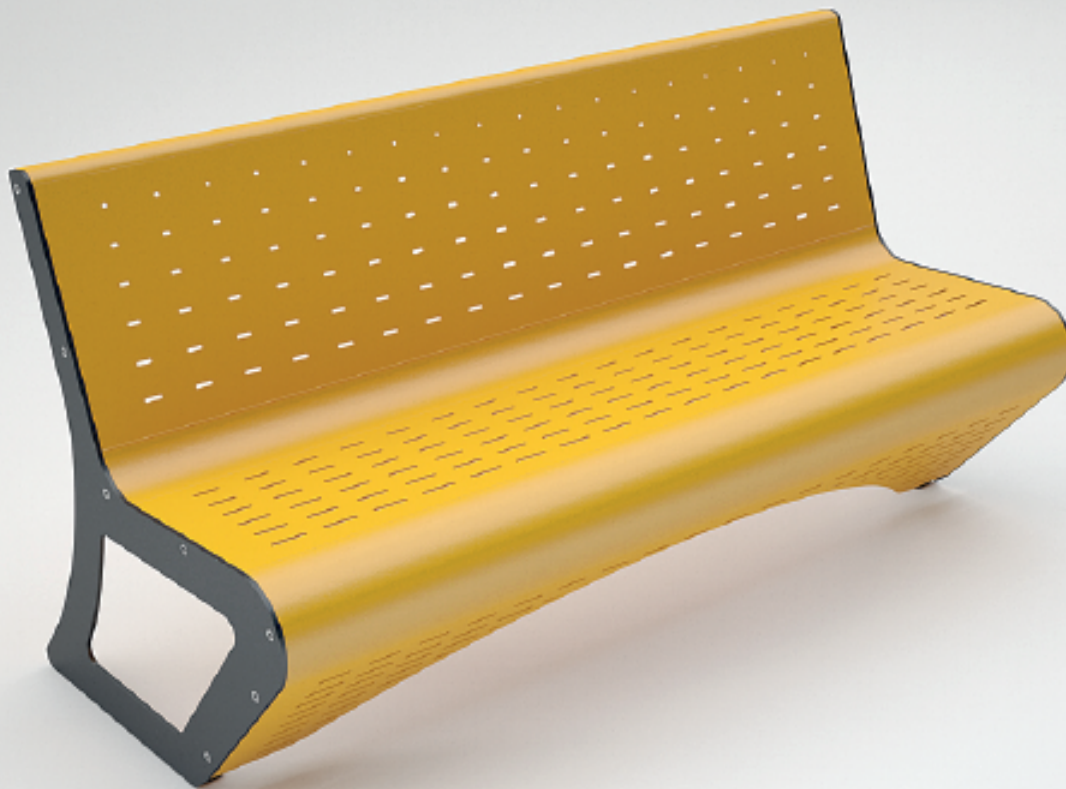

ESPU

BANC
seat