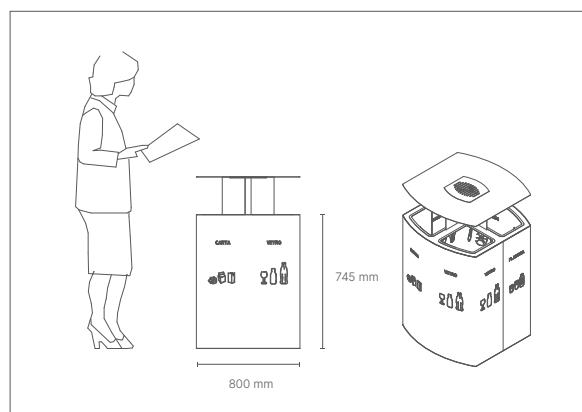

FINITIONS/ finishes **RAL**
lid

structure