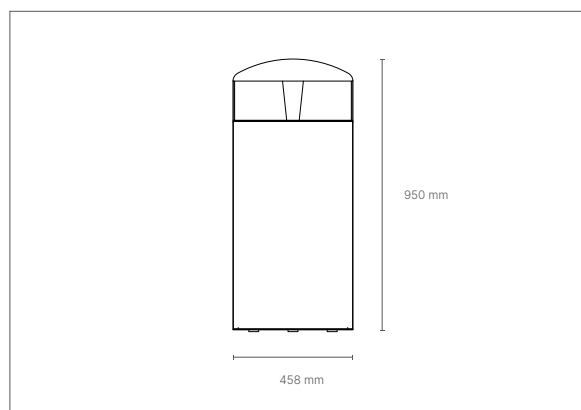

senza coperchio:

L 485 x P 485 x h 780 mm

CAPACITE/ load

80 lt

FINITIONS/ finishes **RAL**

structure

5010 (blue), 6018 (green), 7046 (grey), 7016 (black), 4005 (purple)

top cover

POTERI

Bin

dimensions

L 458 x P 450 x h 950 mm

CAPACITE/ load

80 lt

FINITIONS/ finishes **RAL**

structure